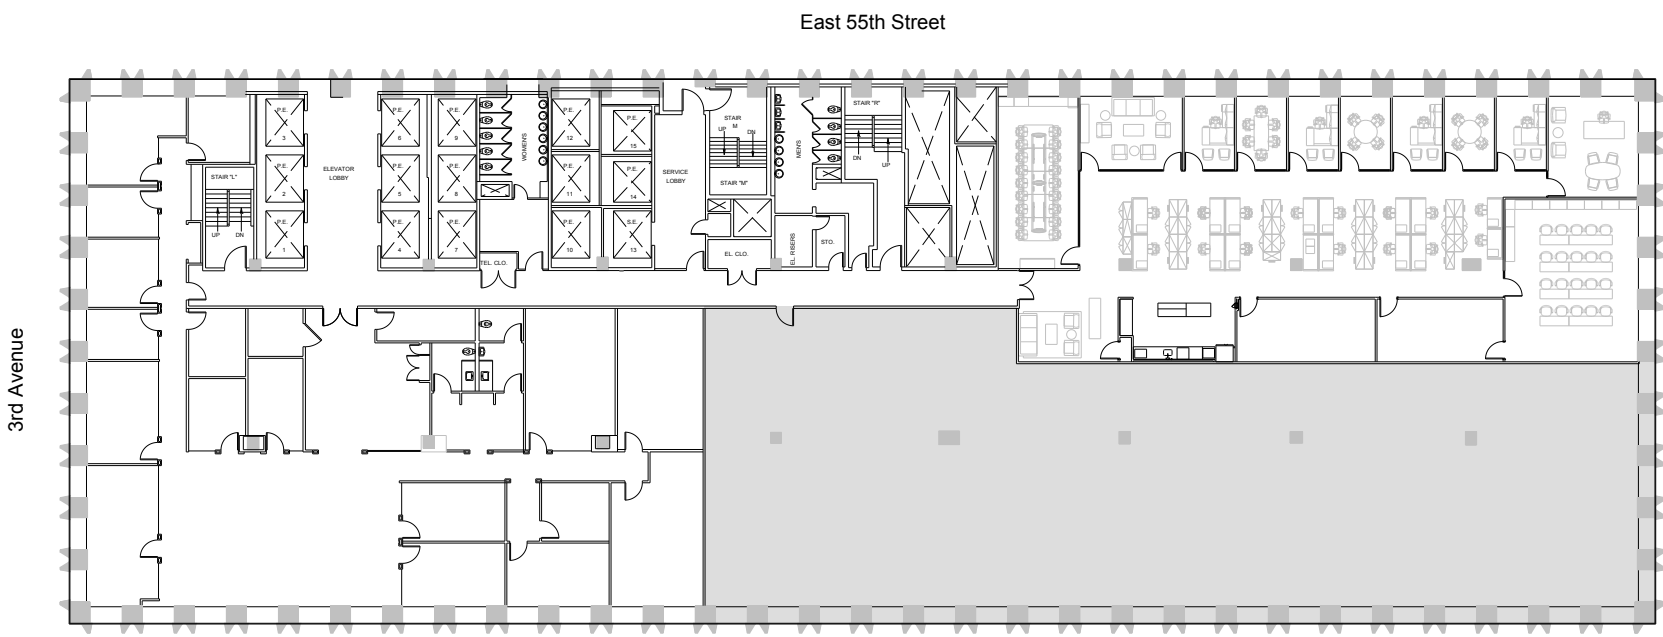

909 Third

Partial 14th Floor - 12,221 RSF

Leasing Contacts:

Edward Riguardi Ryan Levy
212.894.7923 212.894.7472
eriguardi@vno.com rlevy@vno.com