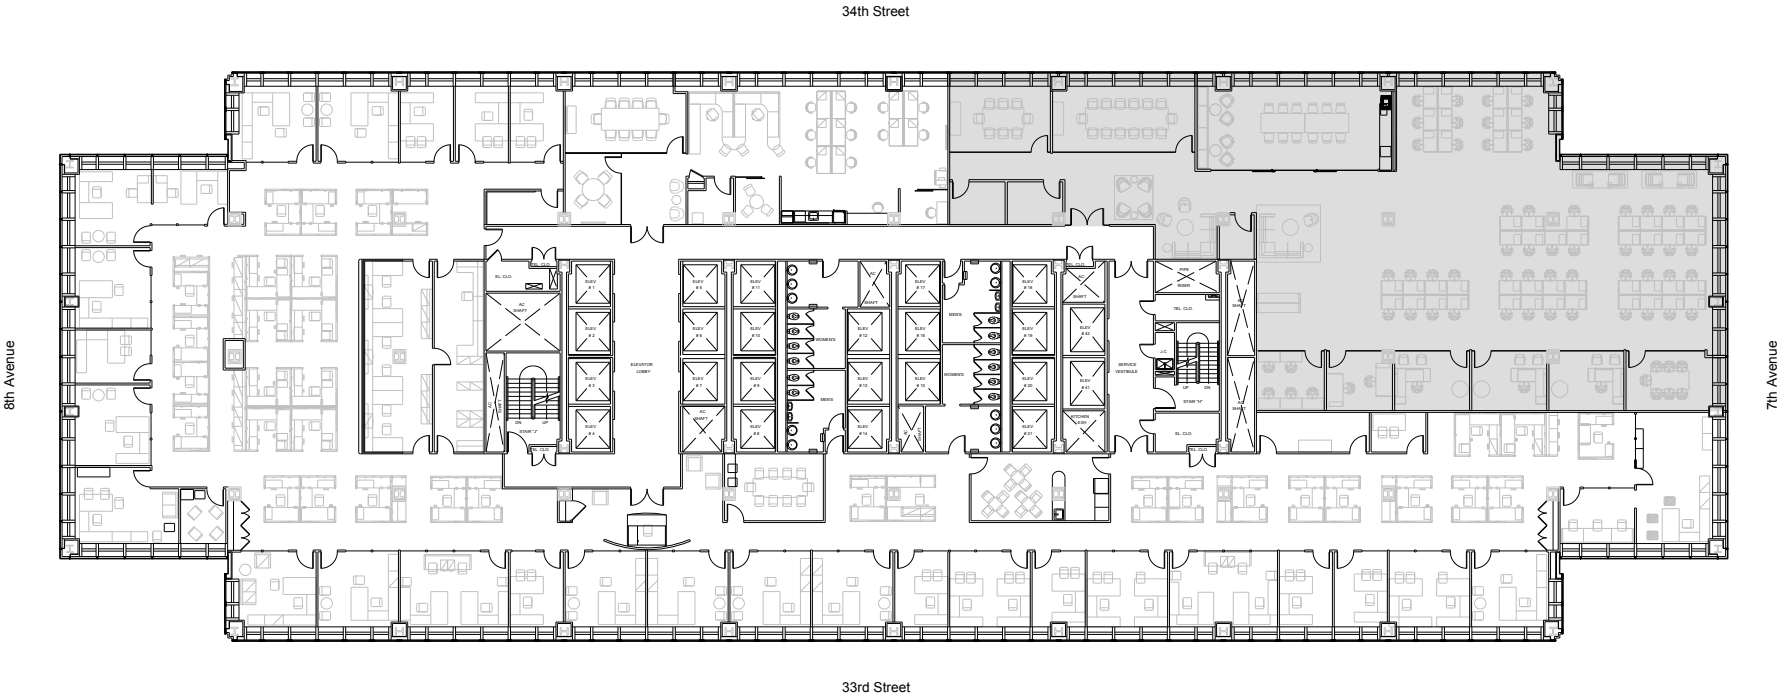

PENN 1

Partial 27th Floor - 9,841 RSF

Leasing Contacts:

Josh Glick 212.894.7413 jglick@vno.com	Jared Silverman 212.894.7458 jsilverman@vno.com	Anthony Cugini 212.894.7425 acugini@vno.com
--	---	---