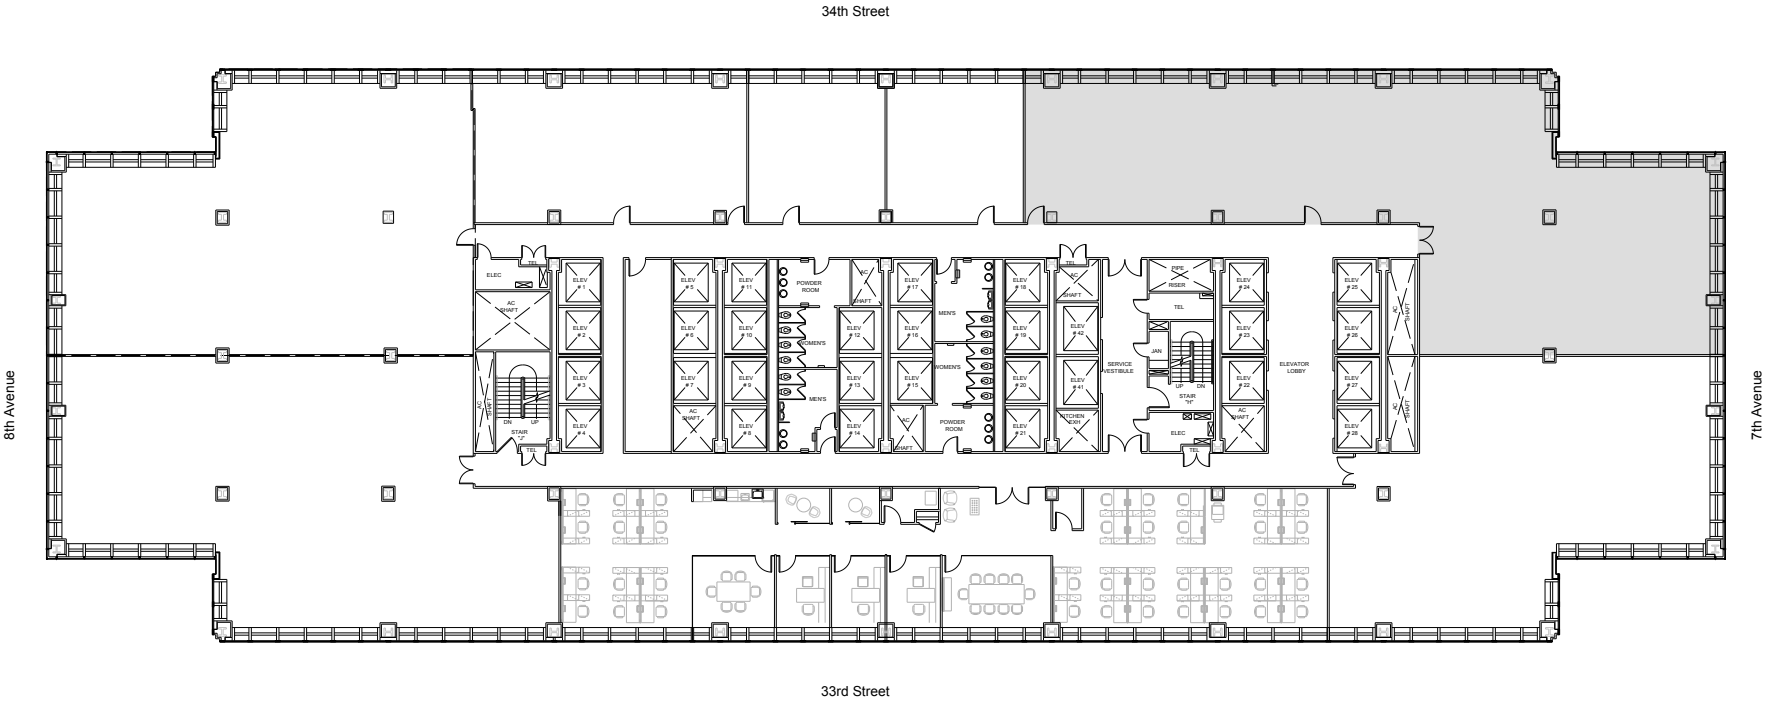

One Penn Plaza

Partial 14th Floor - 7,191 RSF

Leasing Contacts:

Josh Glick Jared Silverman
212.894.7413 212.894.7458
jglick@vno.com jsilverman@vno.com