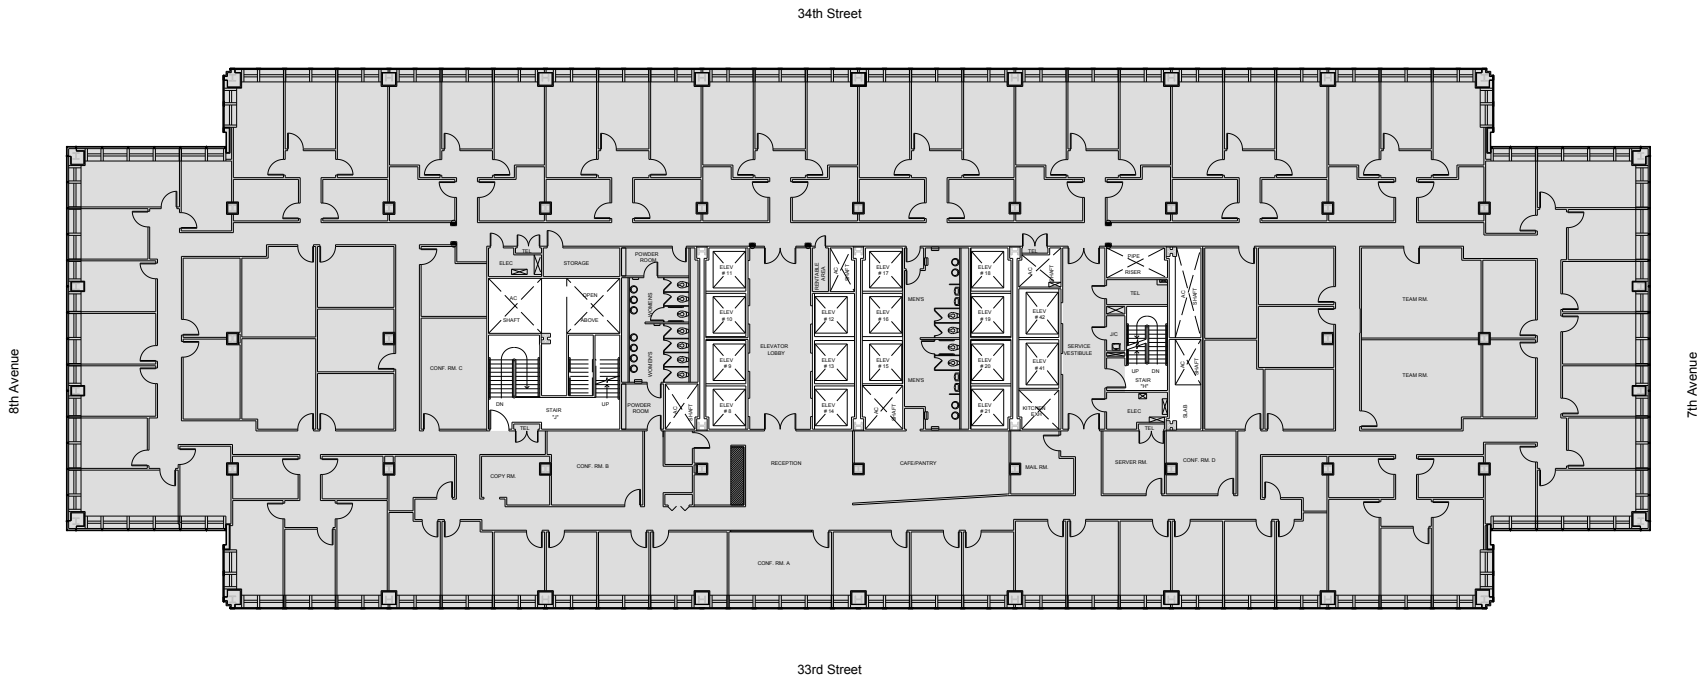

# One Penn Plaza

Entire 36th Floor - 36,717 RSF

Leasing Contacts:

Josh Glick      Jared Silverman  
212.894.7413    212.894.7458  
jglick@vno.com   jsilverman@vno.com