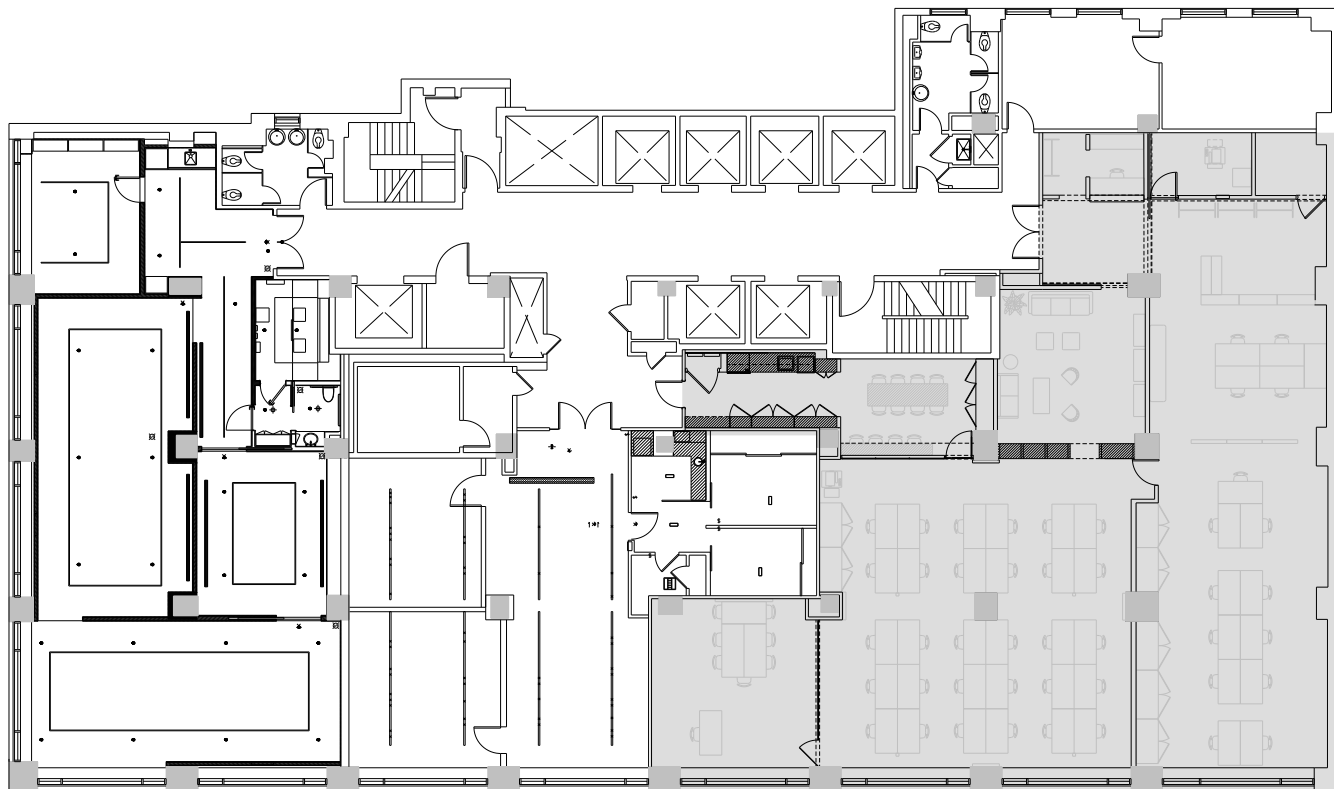

595 Madison

Partial 6th Floor - 7,261 RSF

Leasing Contacts:

Ryan Levy
212.894.7472
rlevy@vno.com