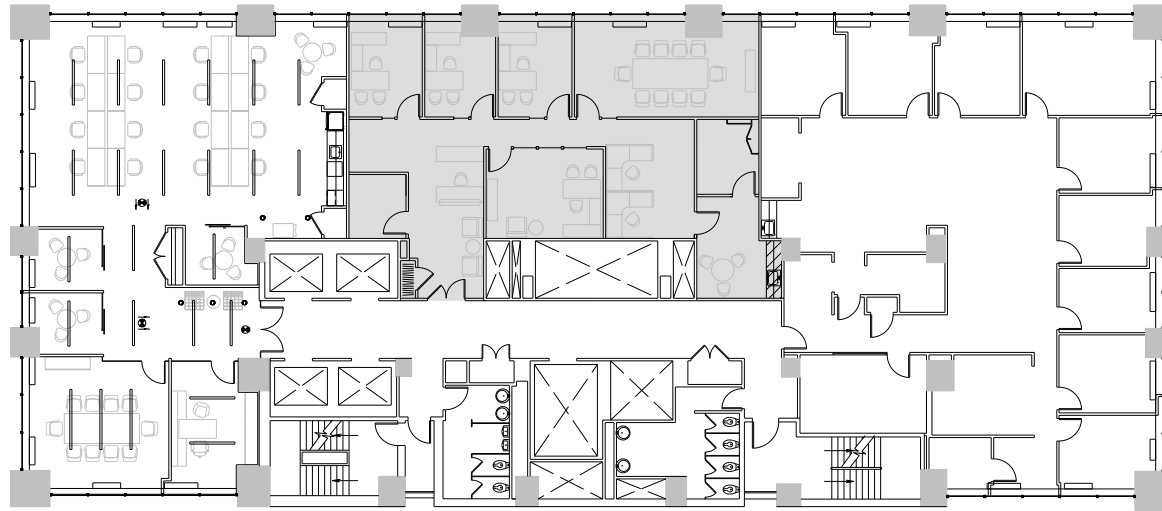

A & D Building

20th Floor

Symbols	Specifications	Symbols	Specifications
•			
•			
- -			
		⊗	

Leasing Contacts:

Ryan Levy Jordan Donohue
212.894.7472 212.894.7456
rlevy@vno.com jdonohue@vno.com