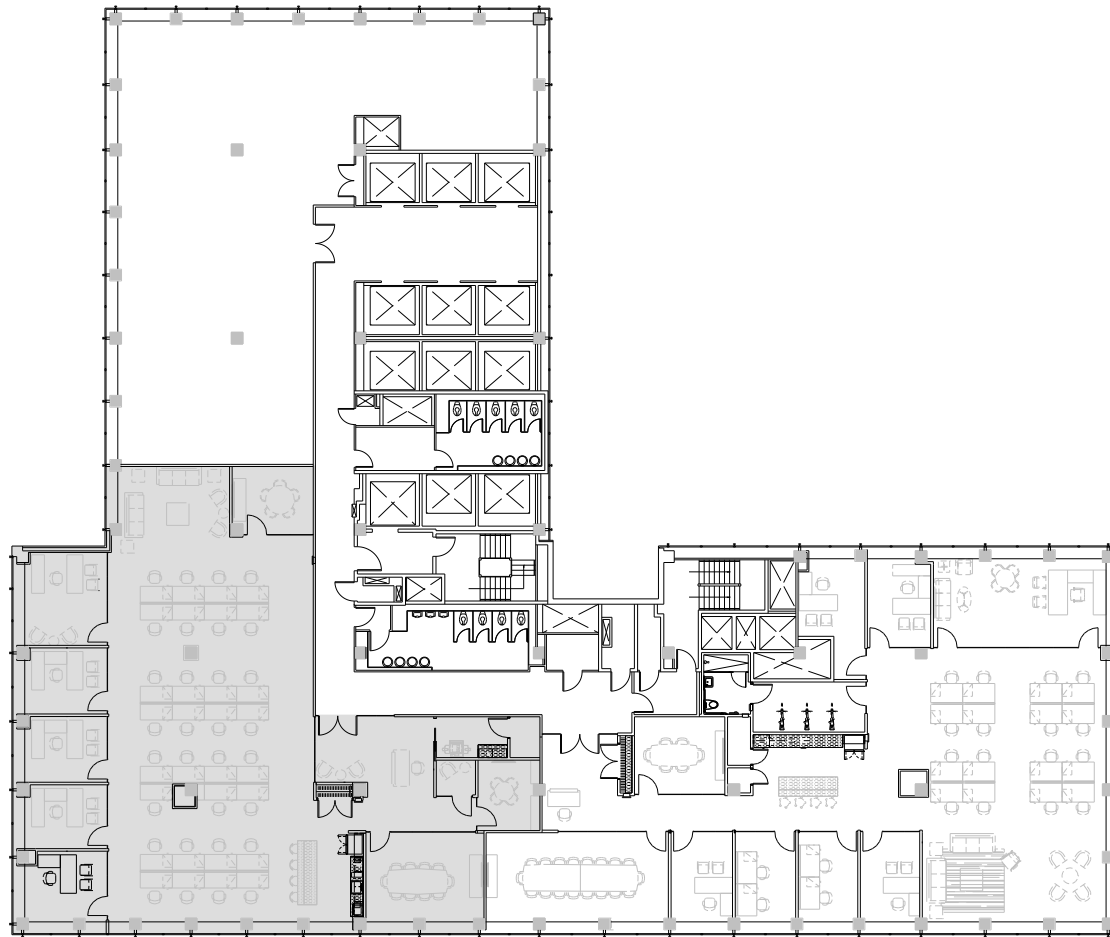

888 Seventh

Partial 24th Floor - 6,998 RSF

Leasing Contacts:

| | | |
|--|--|--|
| Edward Riguardi | Alex Bedell | Ryan Levy |
| 212.894.7923 | 212.894.7407 | 212.894.7472 |
| eriguardi@vno.com | abedell@vno.com | rlevy@vno.com |