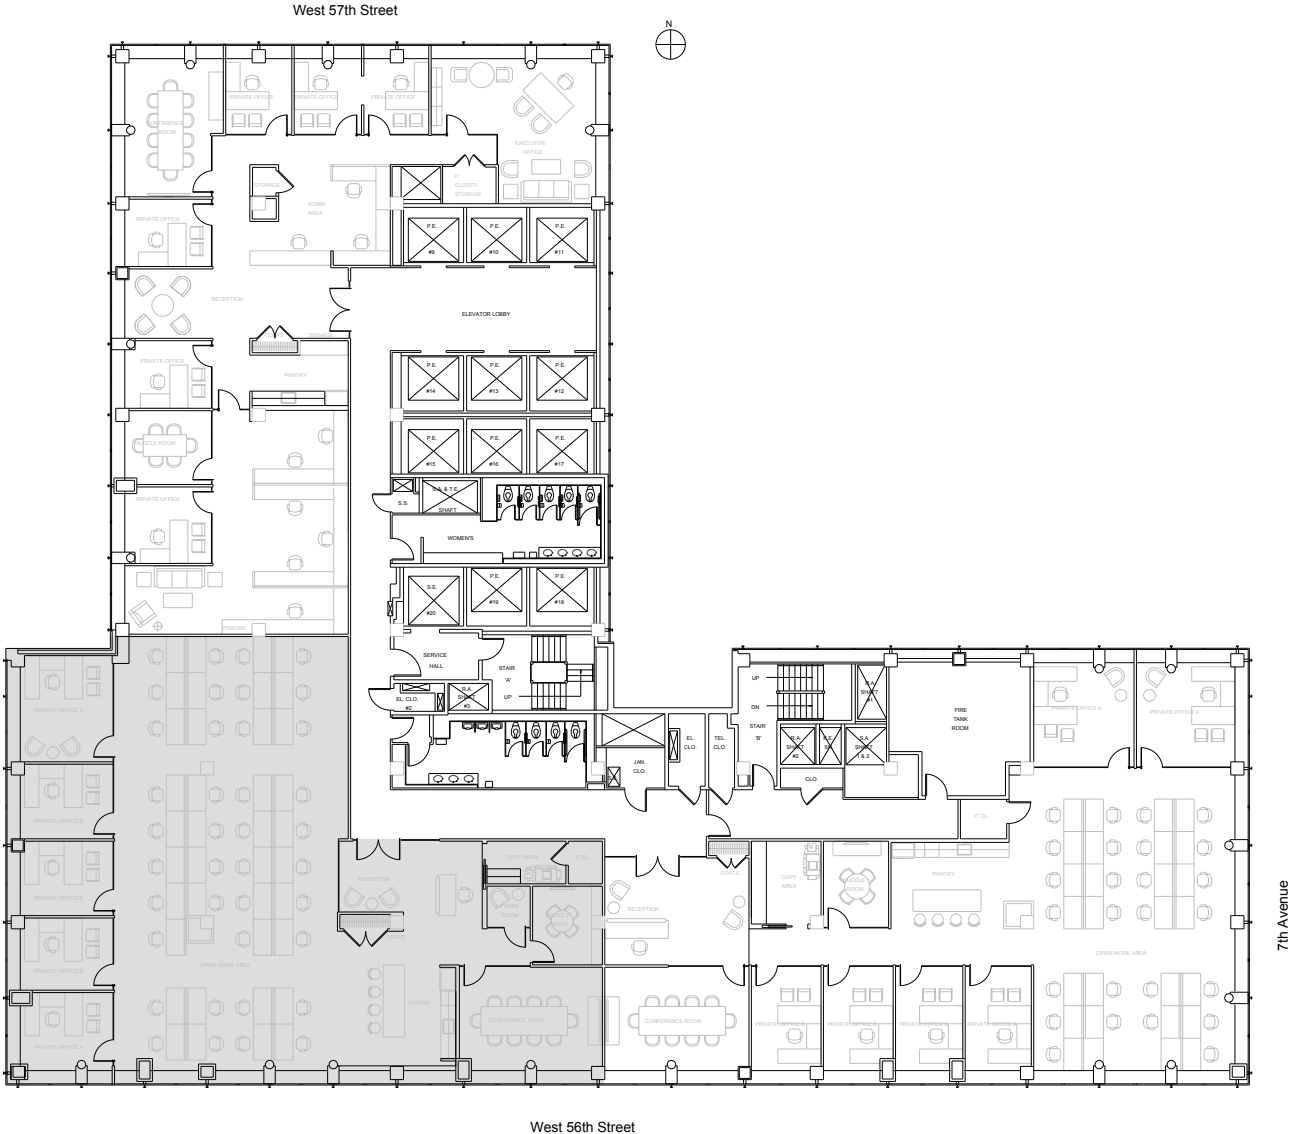

# 888 Seventh

Partial 21st Floor - 6,811 RSF

Leasing Contacts:

Jared Solomon  
212.894.7410  
jsolomon@vno.com