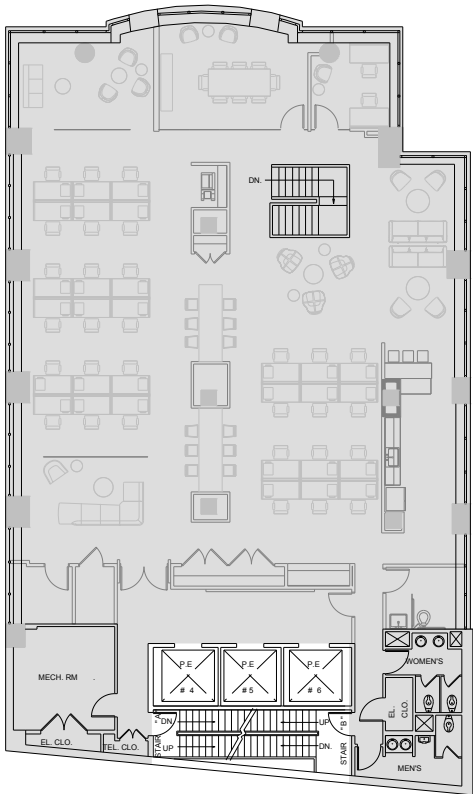

# 40 Fulton Street

Entire 29th Floor - 7,194 RSF

Fulton Street

Pearl Street

Leasing Contacts:

Ryan Levy  
212.894.7472  
rlevy@vno.com