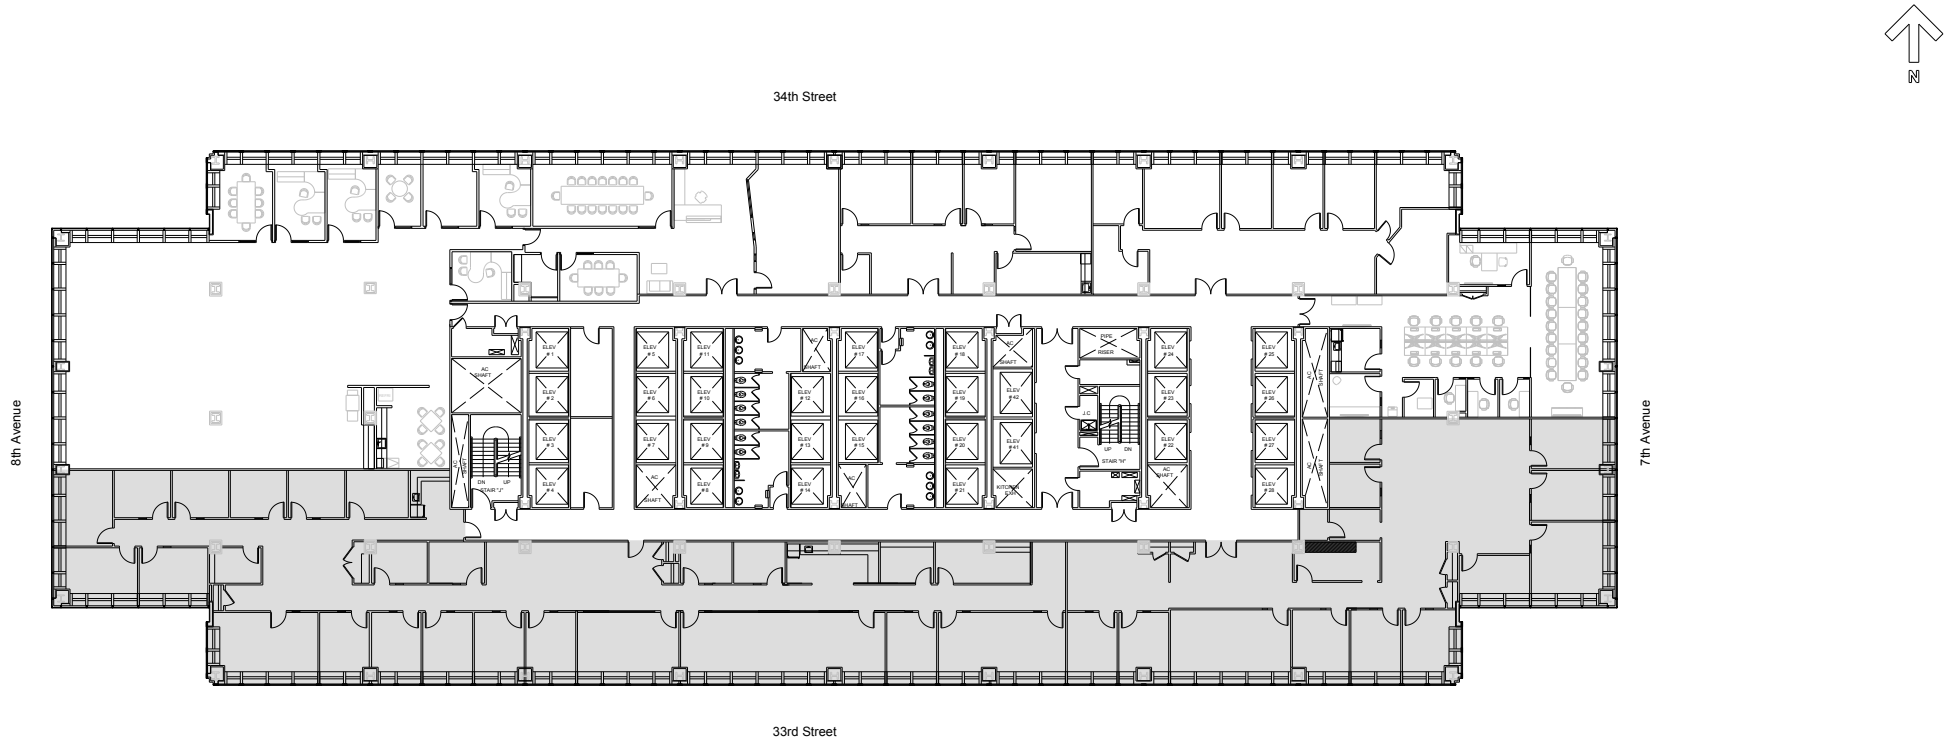

PENN 1

Partial 19th Floor - 16,281 RSF

Leasing Contacts:

Josh Glick	Jared Silverman	Anthony Cugini
212.894.7413	212.894.7458	212.894.7425
jglick@vno.com	jsilverman@vno.com	acugini@vno.com

VORNADO
REALTY TRUST