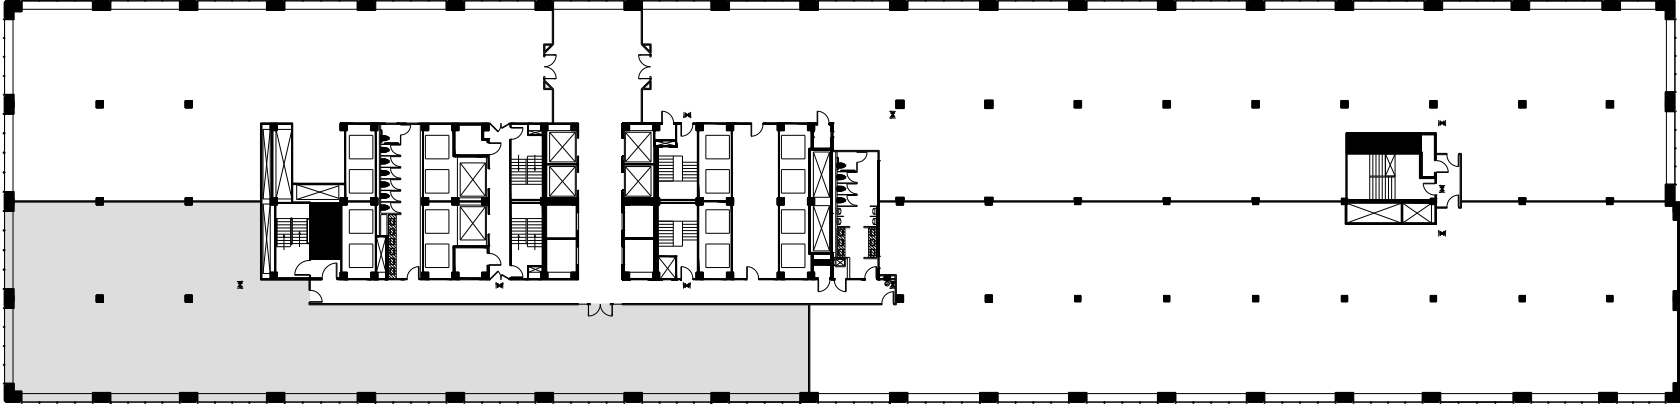

1290 Avenue of the Americas

Partial 16th Floor - 10,268 RSF

Leasing Contacts:

Edward Riguardi	Ryan Levy
212.894.7923	212.894.7472
eriguardi@vno.com	rlevy@vno.com