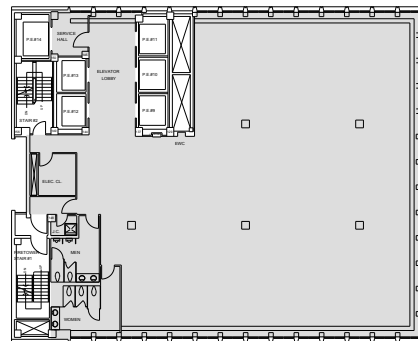

# 280 Park

Entire E28th Floor - 8,935 RSF

WEST BUILDING

EAST BUILDING

Park Avenue

E48th Street

Leasing Contacts:

Edward Riguardi  
212.894.7923  
eriguardi@vno.com