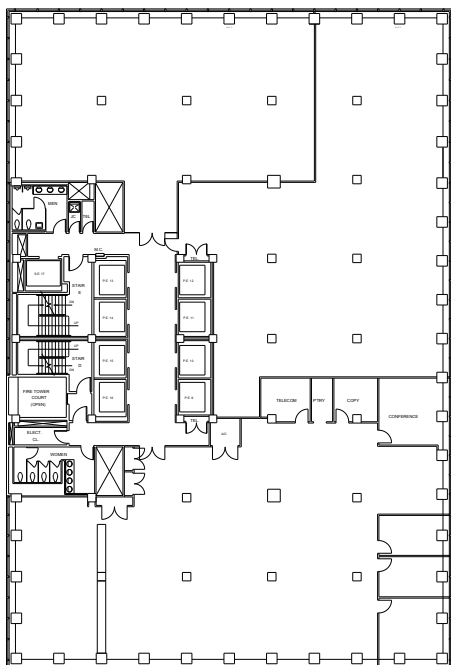

# 280 Park

Entire E28th Floor - 8,935 RSF

WEST BUILDING

EAST BUILDING

Park Avenue

E48th Street

Leasing Contacts:

Edward Riguardi  
212.894.7923  
eriguardi@vno.com