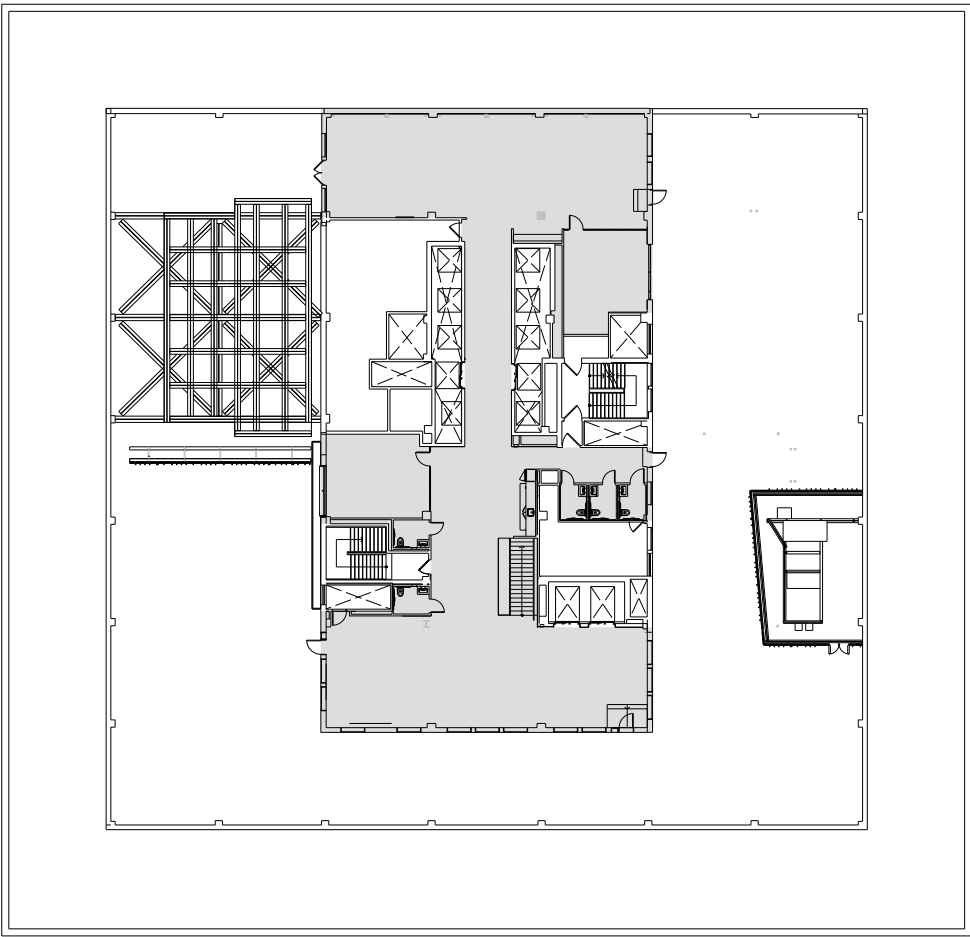

1 Park

Entire 20th Floor - 8,308 RSF

Leasing Contacts:

Alex Bedell Anthony Cugini
212.894.7407 212.894.7425
abadell@vno.com acugini@vno.com