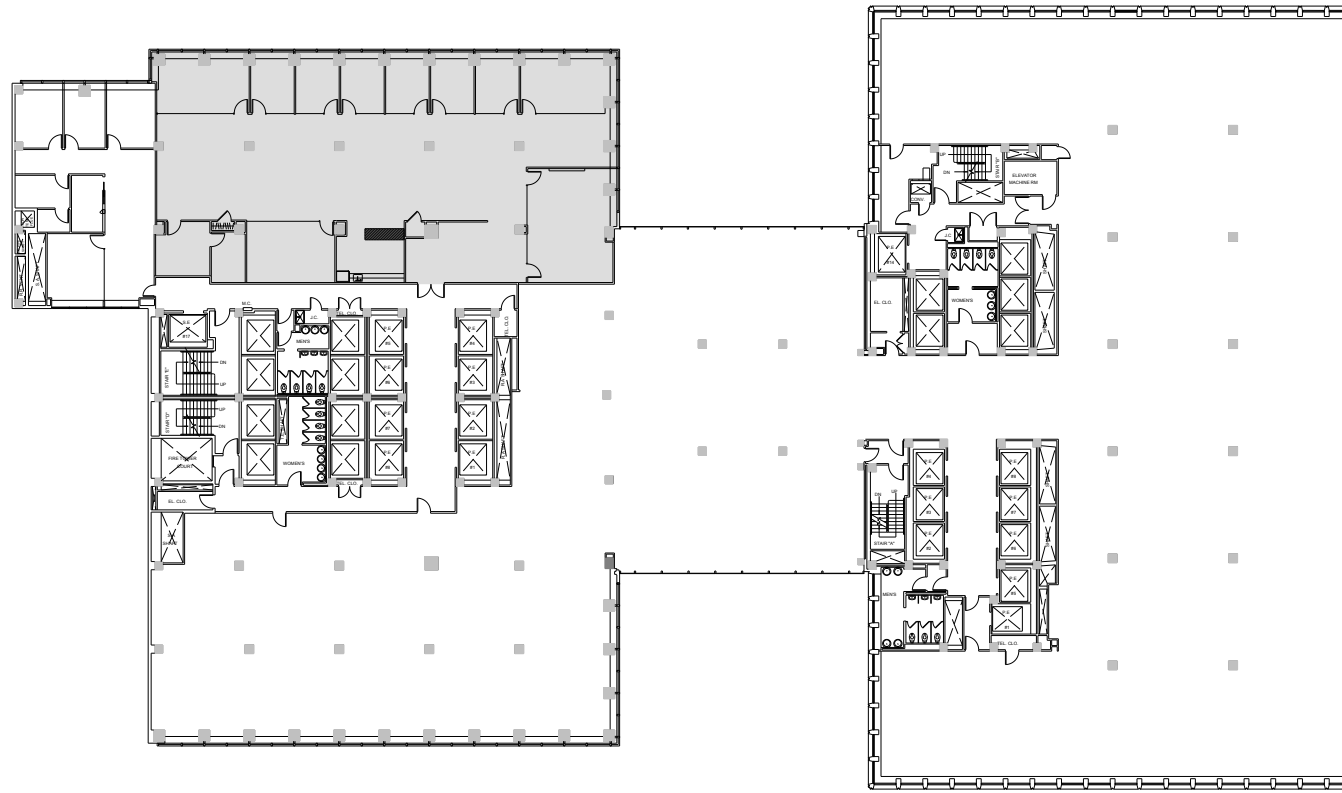

# 280 Park

Partial 5th Floor - 8,187 RSF

WEST BUILDING

EAST BUILDING

Park Avenue

E 48th Street

Leasing Contacts:

Edward Riguardi  
212.894.7923  
eriguardi@vno.com