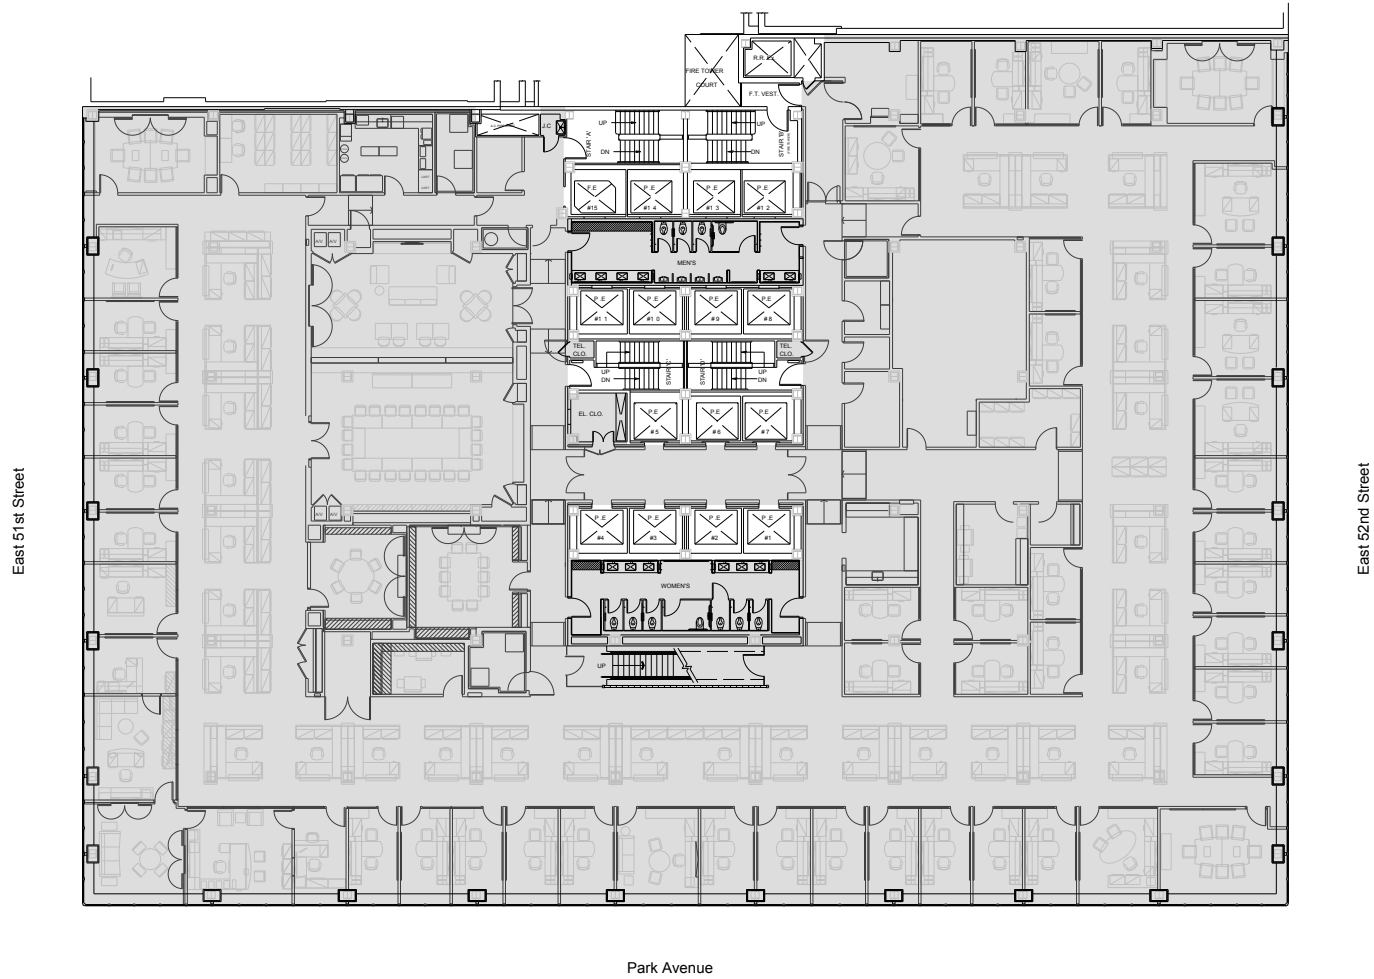

350 Park

Entire 2nd Floor - 34,997 RSF

Leasing Contacts:

Jared Solomon Jared Silverman
212.894.7410 212.894.7458
jsolomon@vno.com jsilverman@vno.com

VORNADO
REALTY TRUST