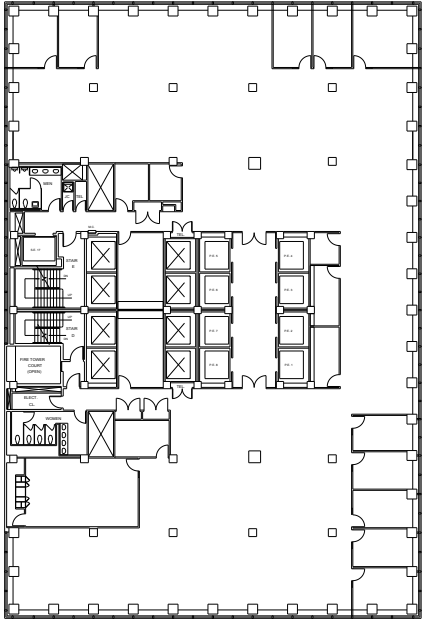

280 Park Avenue

Entire E23rd Floor - 8,936 RSF

WEST BUILDING

EAST BUILDING

Park Avenue

E48th Street

Leasing Contacts:

Edward Riguardi
212.894.7923
eriguardi@vno.com