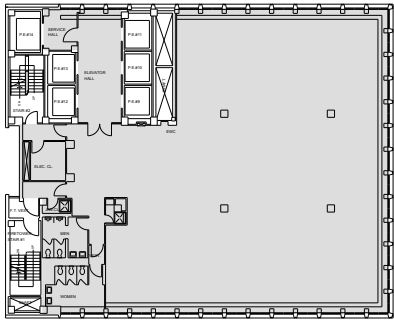

280 Park Avenue

Entire E23rd Floor - 8,936 RSF

WEST BUILDING

EAST BUILDING

Park Avenue

E48th Street

Leasing Contacts:

Edward Riguardi
212.894.7923
eriguardi@vno.com