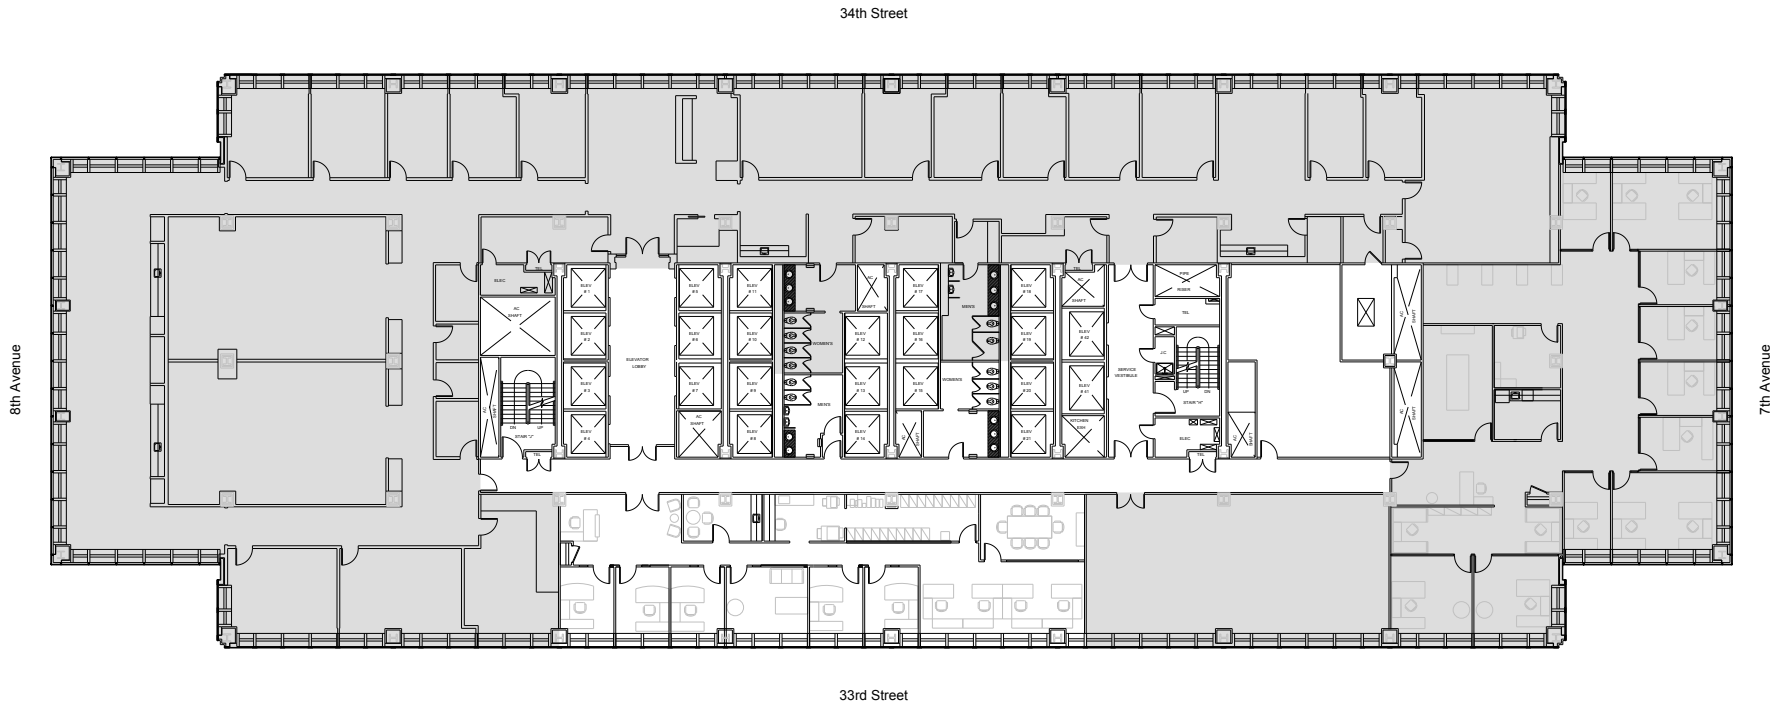

PENN 1

Partial 26th Floor - 30,988 RSF

Leasing Contacts:

Josh Glick	Jared Silverman	Anthony Cugini
212.894.7413	212.894.7458	212.894.7425
jglick@vno.com	jsilverman@vno.com	acugini@vno.com

VORNADO
REALTY TRUST