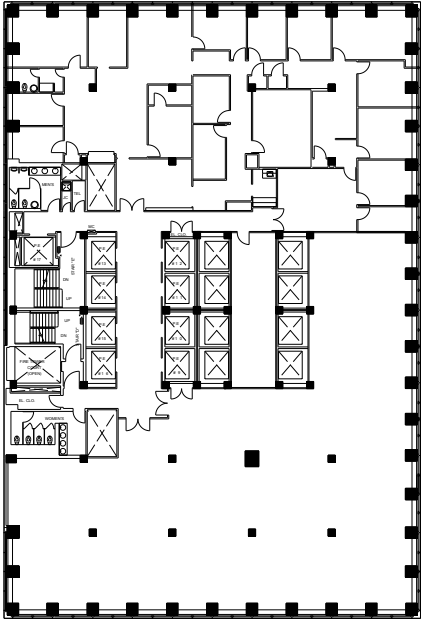

280 Park Avenue

Entire E24th Floor - 8,936 RSF

WEST BUILDING

EAST BUILDING

Park Avenue

E48th Street

Leasing Contacts:

Edward Riguardi
212.894.7923
eriguardi@vno.com