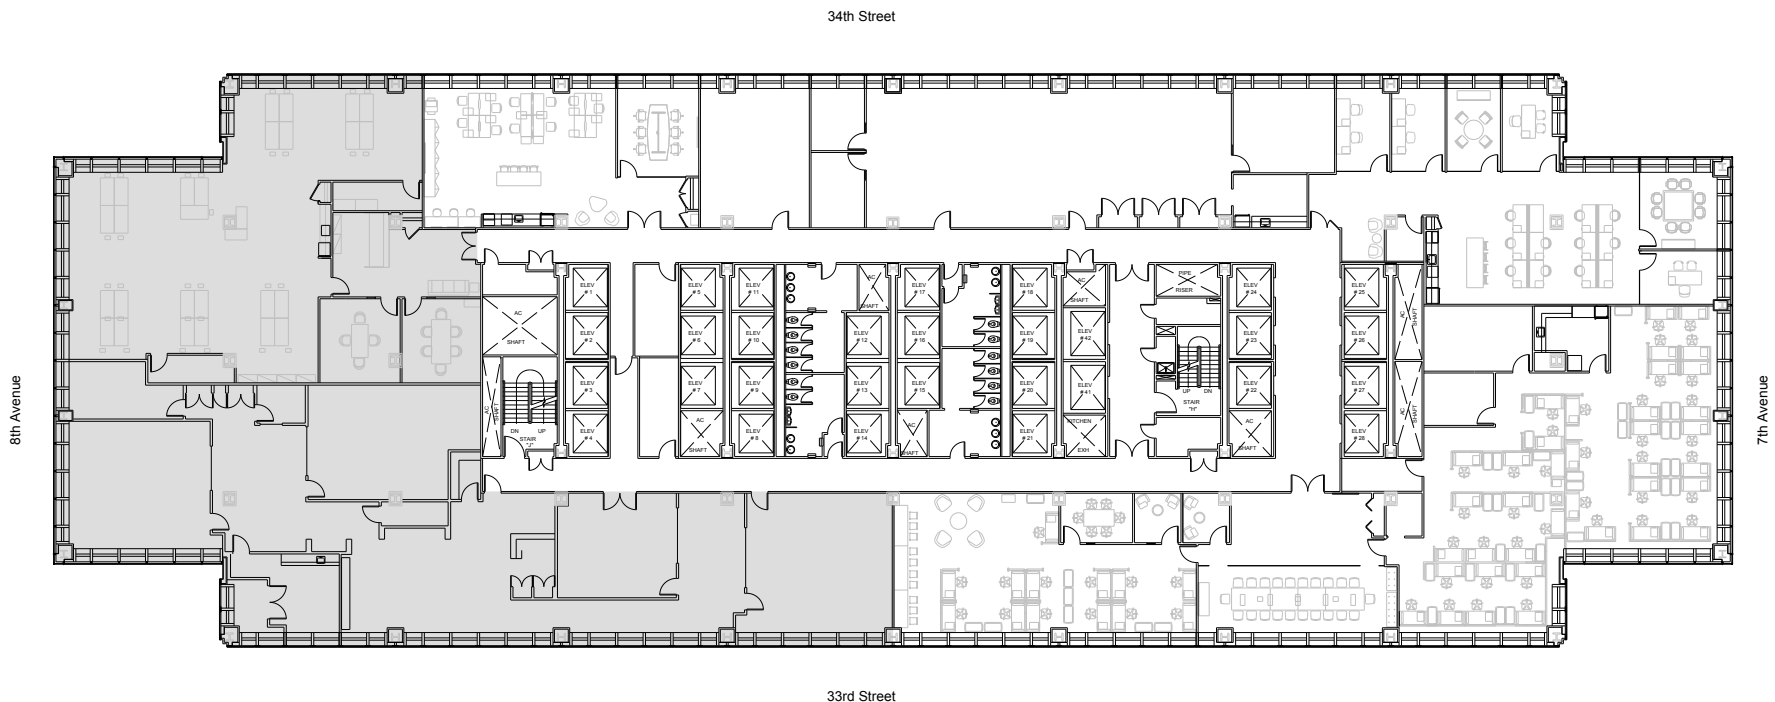

PENN 1

Partial 17th Floor - 14,383 RSF

Leasing Contacts:

Josh Glick	Jared Silverman	Anthony Cugini
212.894.7413	212.894.7458	212.894.7425
jglick@vno.com	jsilverman@vno.com	acugini@vno.com