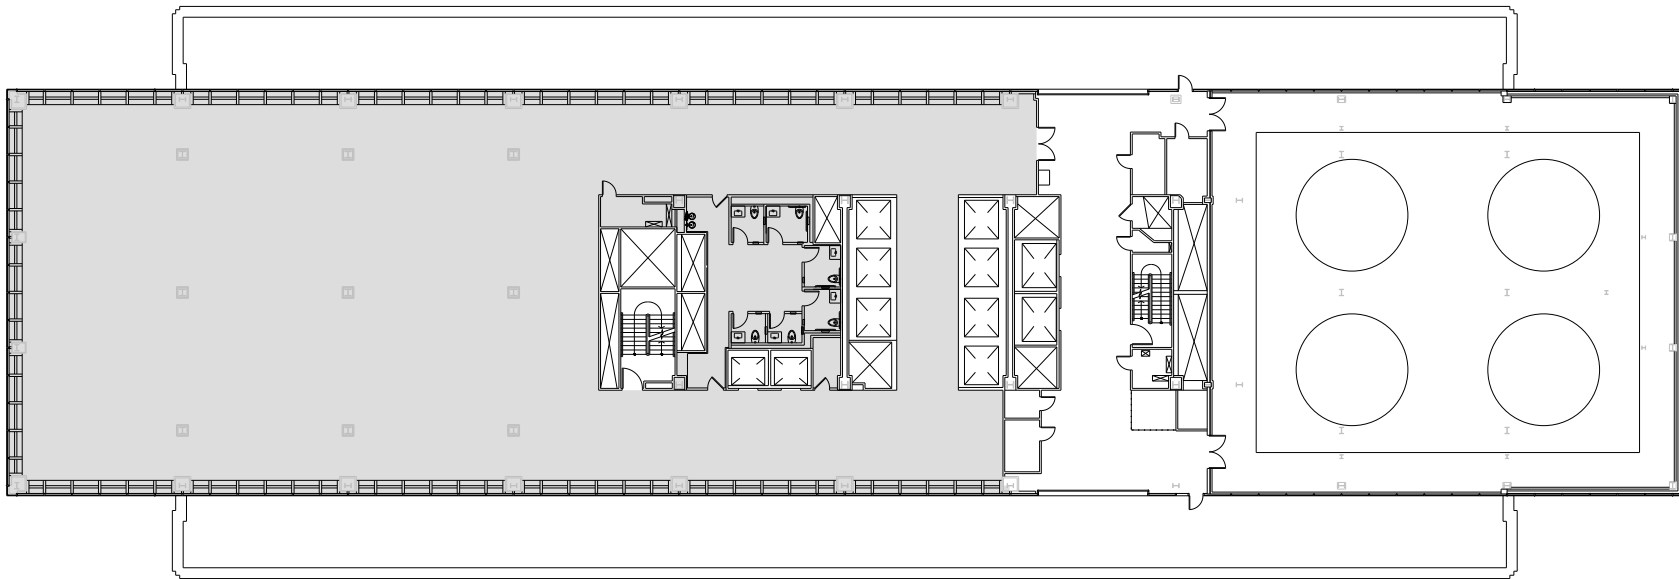

PENN 1

Entire 55th Floor - 17,015 RSF

Leasing Contacts:

Josh Glick	Jared Silverman	Anthony Cugini
212.894.7413	212.894.7458	212.894.7425
jglick@vno.com	jsilverman@vno.com	acugini@vno.com