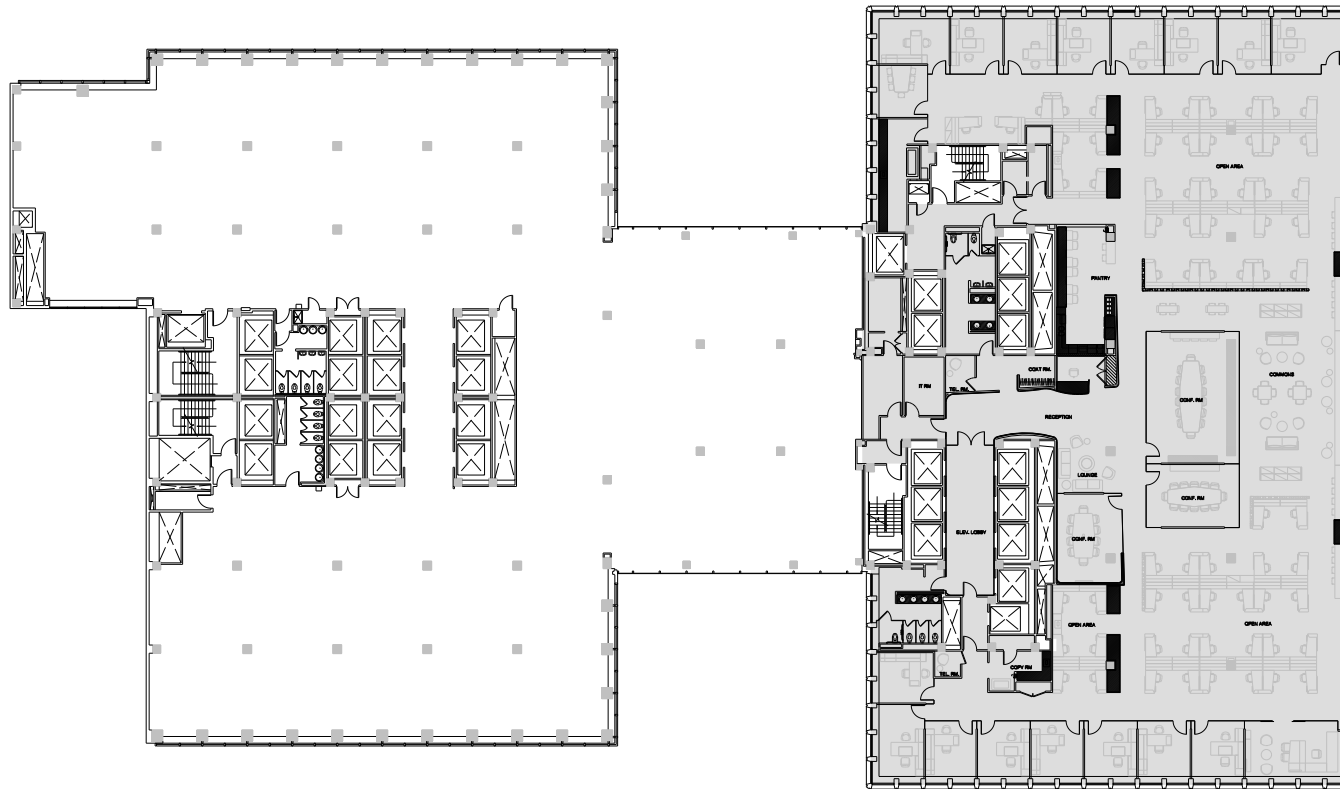

# 280 Park

Partial 6th Floor - 22,931 RSF

Leasing Contacts:

Edward Riguardi	Jordan Donohue
212.894.7923	212.894.7456
eriguardi@vno.com	jdonohue@vno.com