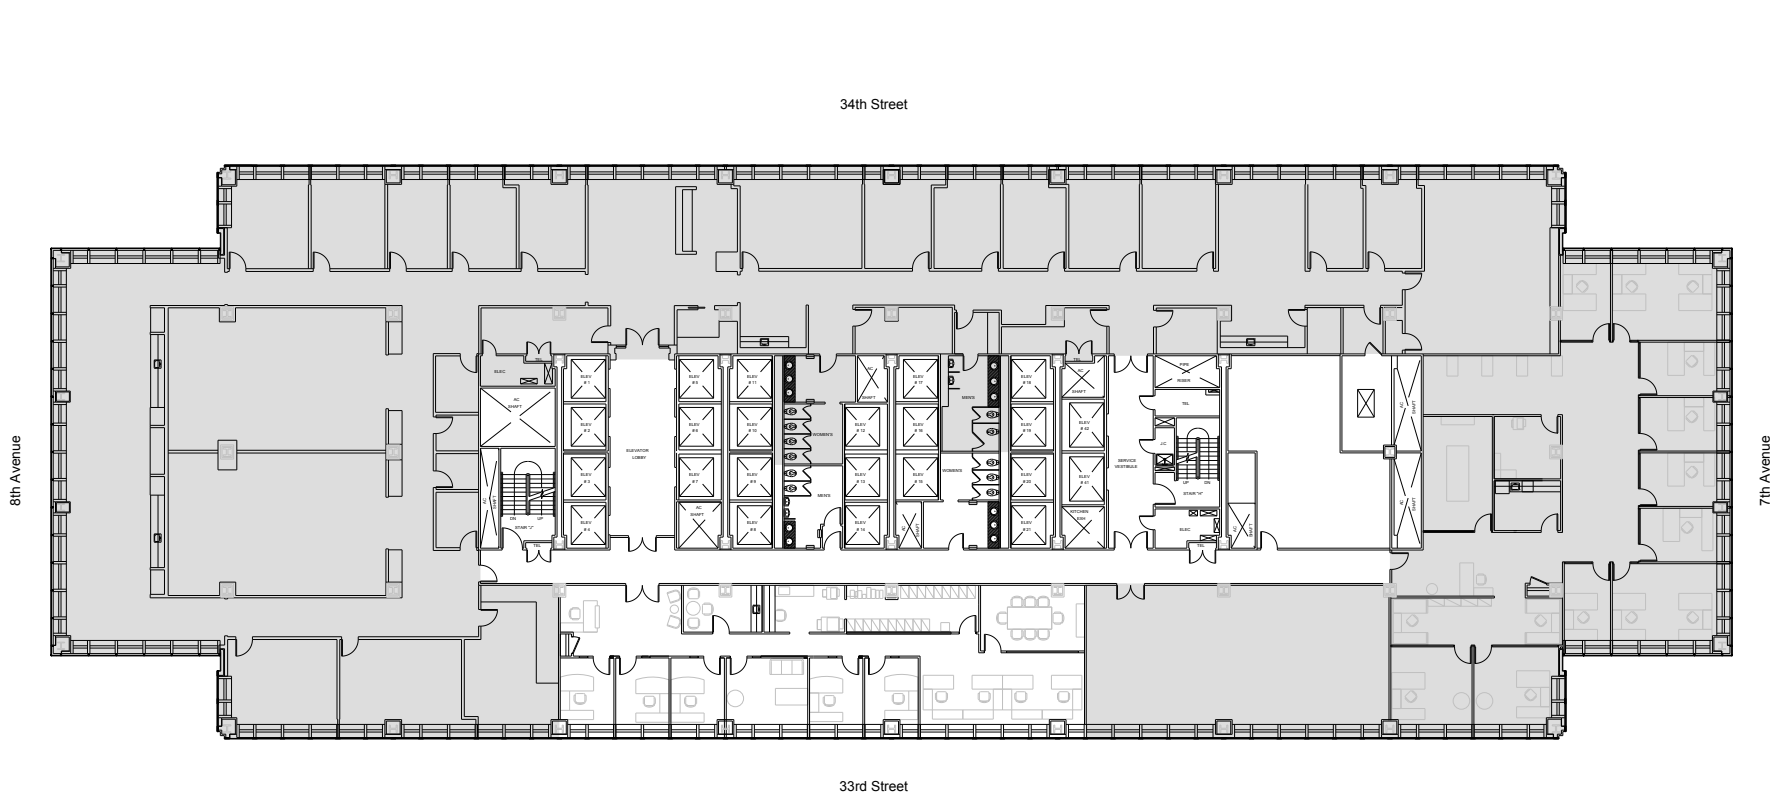

PENN 1

Partial 26th Floor - 30,988 RSF

Leasing Contacts:

Josh Glick	Jared Silverman	Anthony Cugini
212.894.7413	212.894.7458	212.894.7425
jglick@vno.com	jsilverman@vno.com	acugini@vno.com