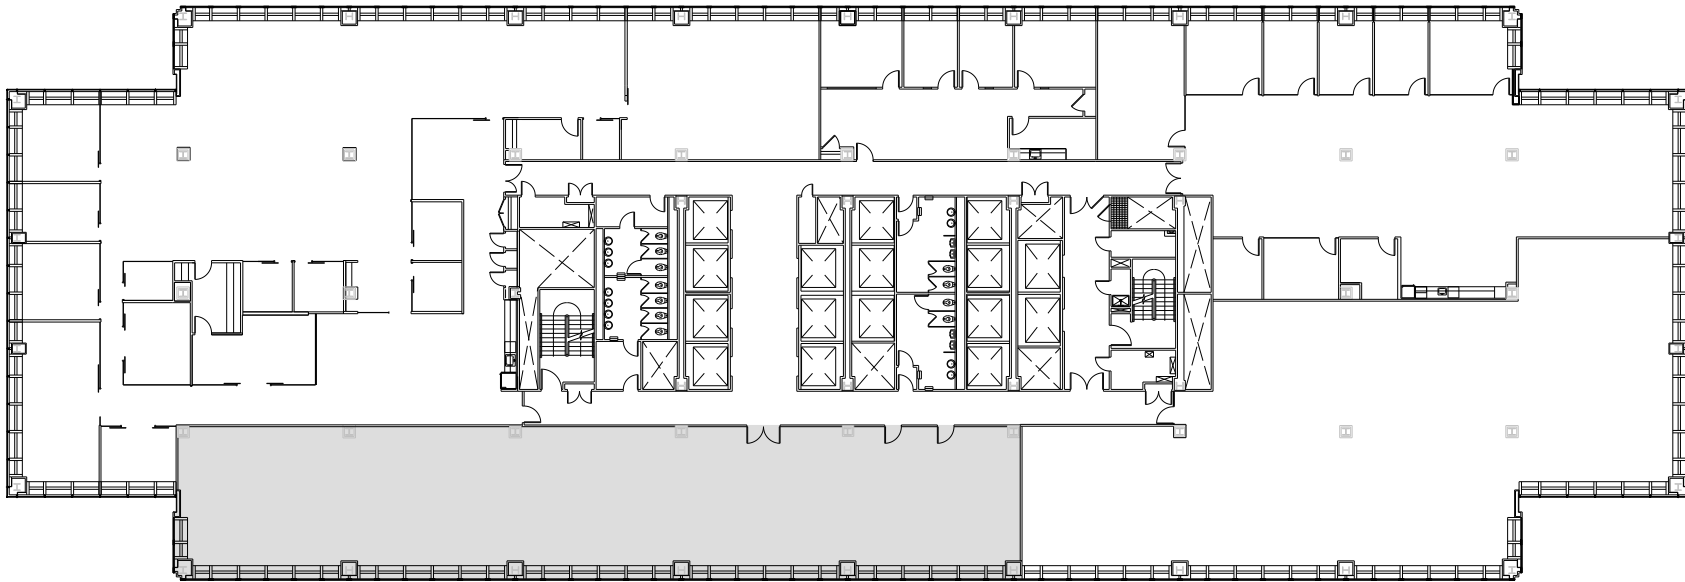

PENN 1

Partial 44th Floor - 6,694 RSF

Leasing Contacts:

Josh Glick	Jared Silverman	Anthony Cugini	Jordan Donohue
212.894.7413	212.894.7458	212.894.7425	212.894.7456
jglick@vno.com	jsilverman@vno.com	acugini@vno.com	jdonohue@vno.com