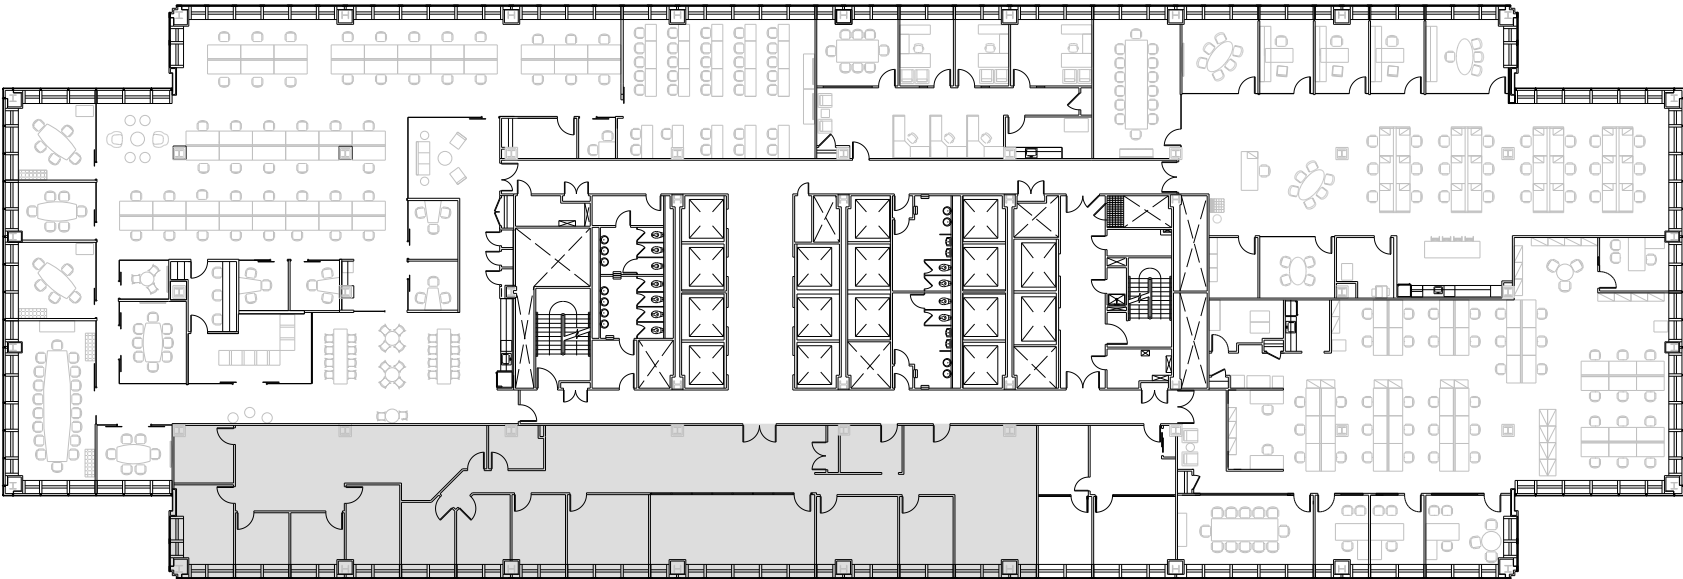

PENN 1

- 6,850 RSF

Leasing Contacts:

Josh Glick	Jared Silverman	Anthony Cugini	Jordan Donohue
212.894.7413	212.894.7458	212.894.7425	212.894.7456
jglick@vno.com	jsilverman@vno.com	acugini@vno.com	jdonohue@vno.com