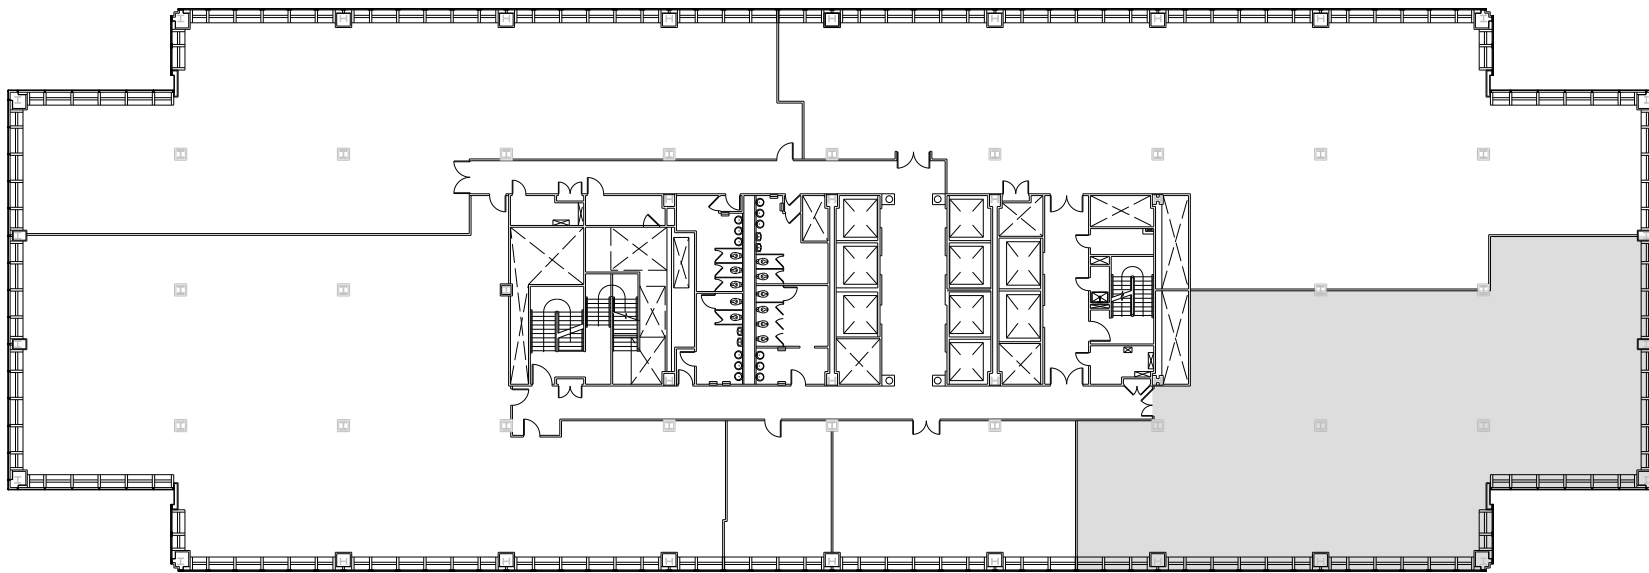

PENN 1

Partial 47th Floor - 7,744 RSF

Leasing Contacts:

Josh Glick	Jared Silverman	Anthony Cugini
212.894.7413	212.894.7458	212.894.7425
jglick@vno.com	jsilverman@vno.com	acugini@vno.com