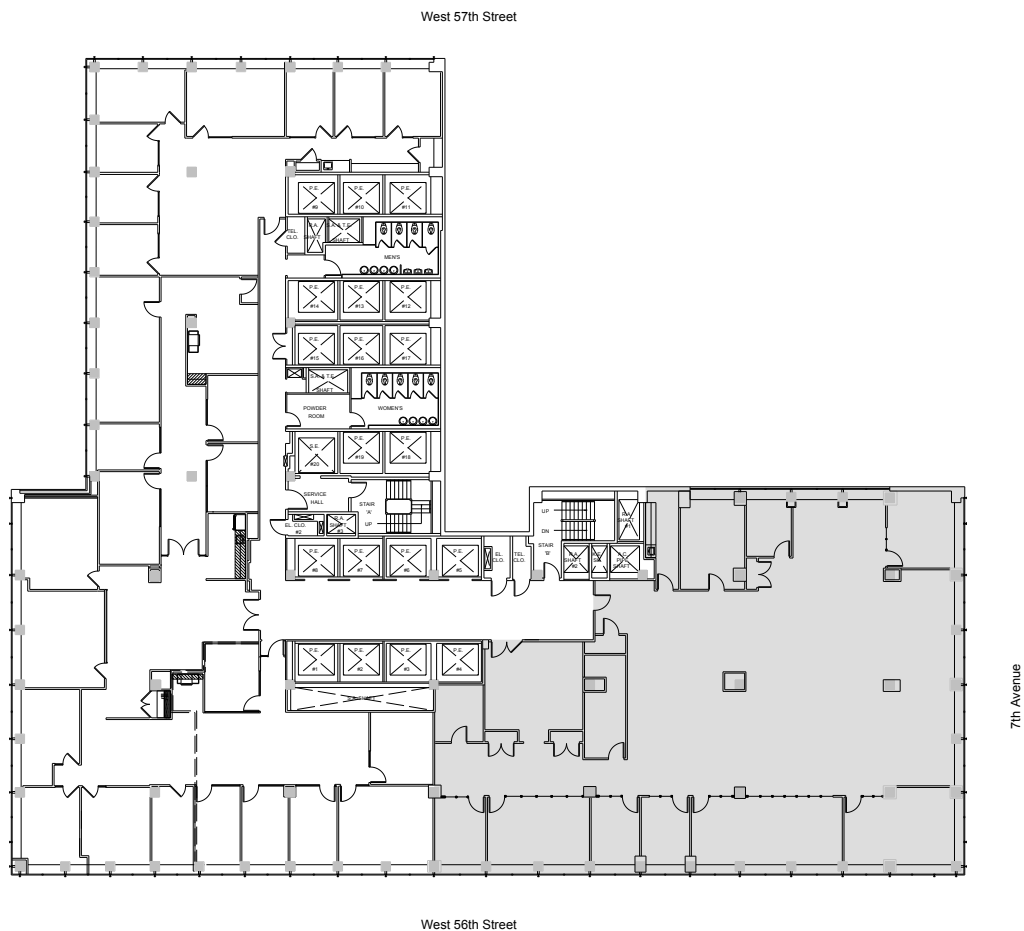

888 Seventh

Partial 11th Floor - 10,209 RSF

Leasing Contacts:

Jared Solomon Ryan Levy
212.894.7410 212.894.7472
jsolomon@vno.com rlevy@vno.com