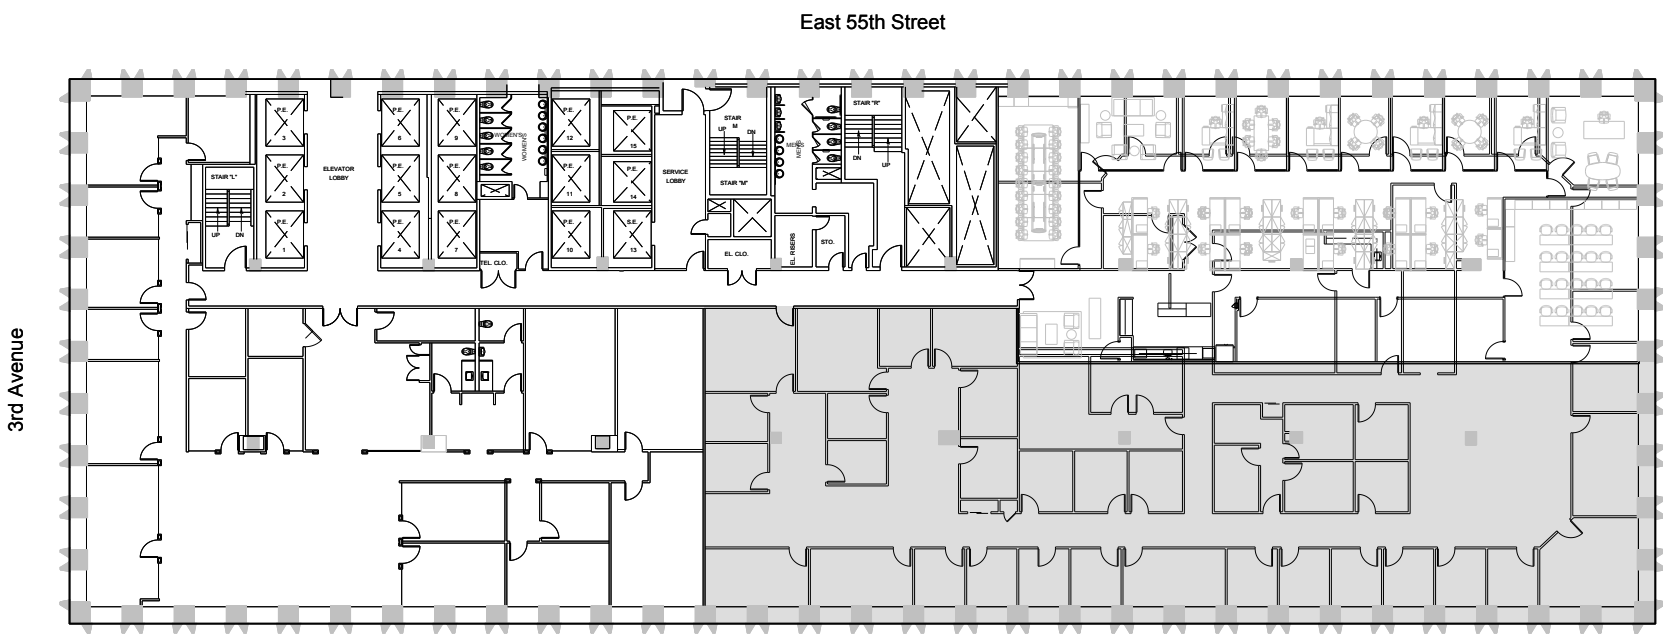

909 Third

Partial 14th Floor - 12,221 RSF

Leasing Contacts:

Edward Riguardi Ryan Levy
212.894.7923 212.894.7472
eriguardi@vno.com rlevy@vno.com