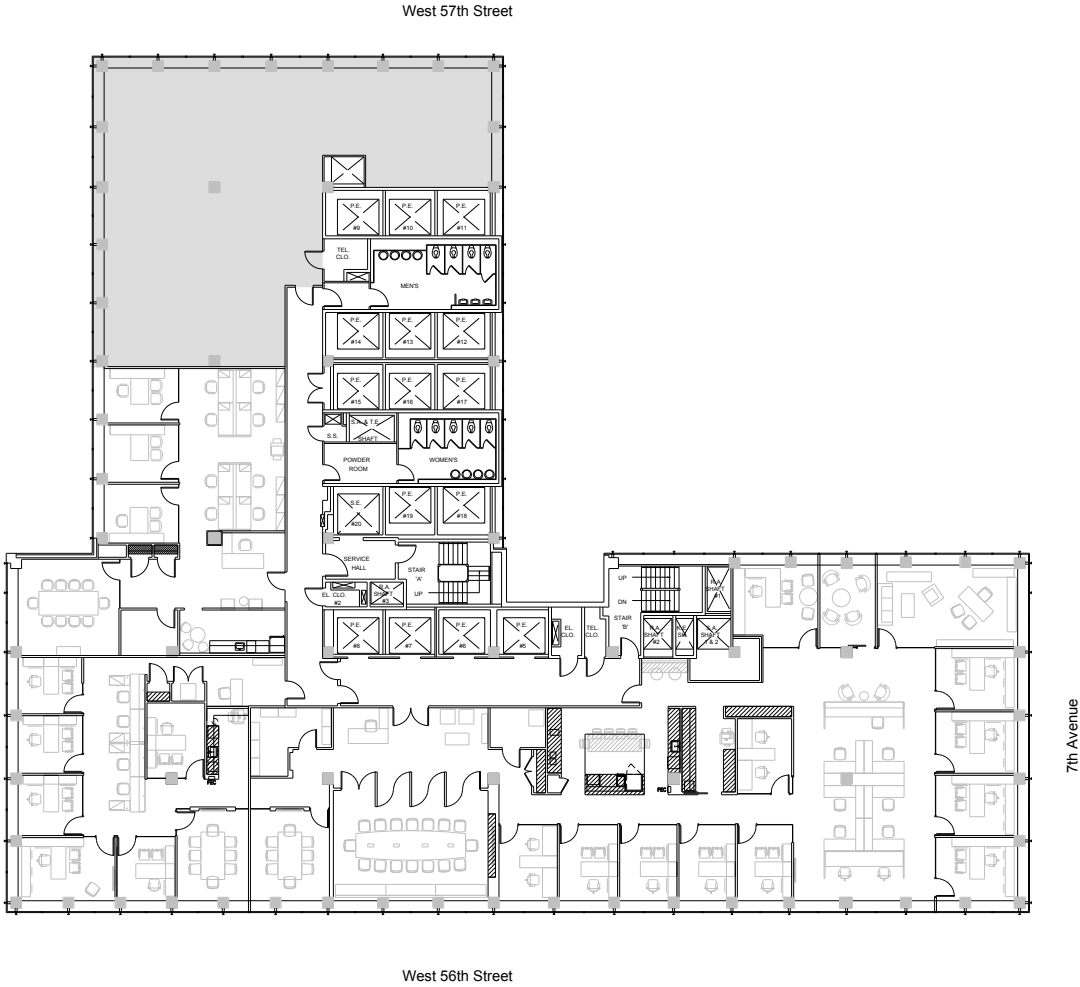

888 Seventh

Partial 16th Floor - 4,059 RSF

Leasing Contacts:

Jared Solomon
212.894.7410
jsolomon@vno.com