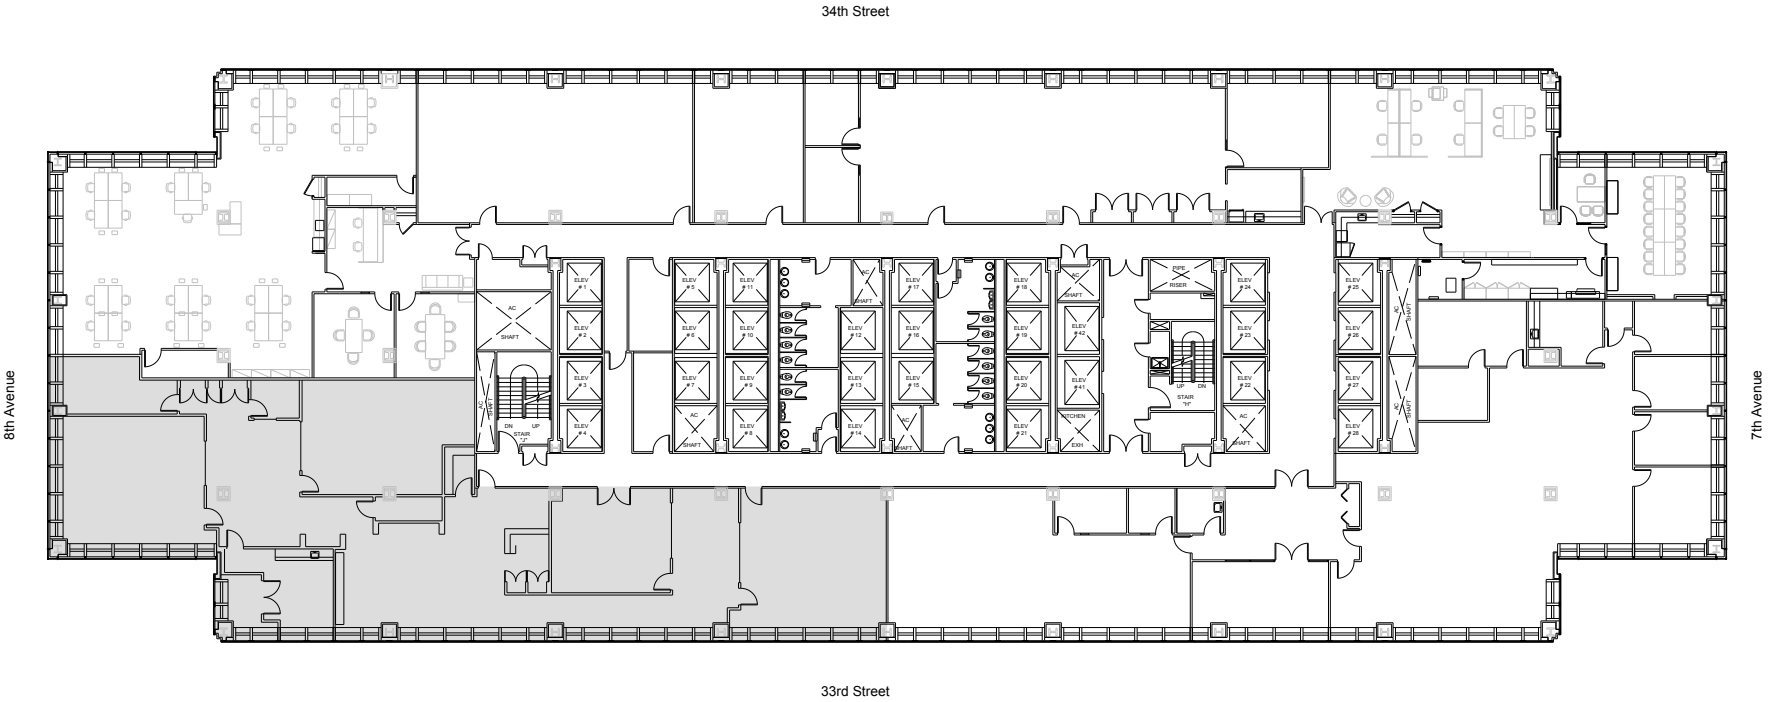

PENN 1

Partial 17th Floor - 8,715 RSF

Leasing Contacts:

Josh Glick Jared Silverman
212.894.7413 212.894.7458
jglick@vno.com jsilverman@vno.com