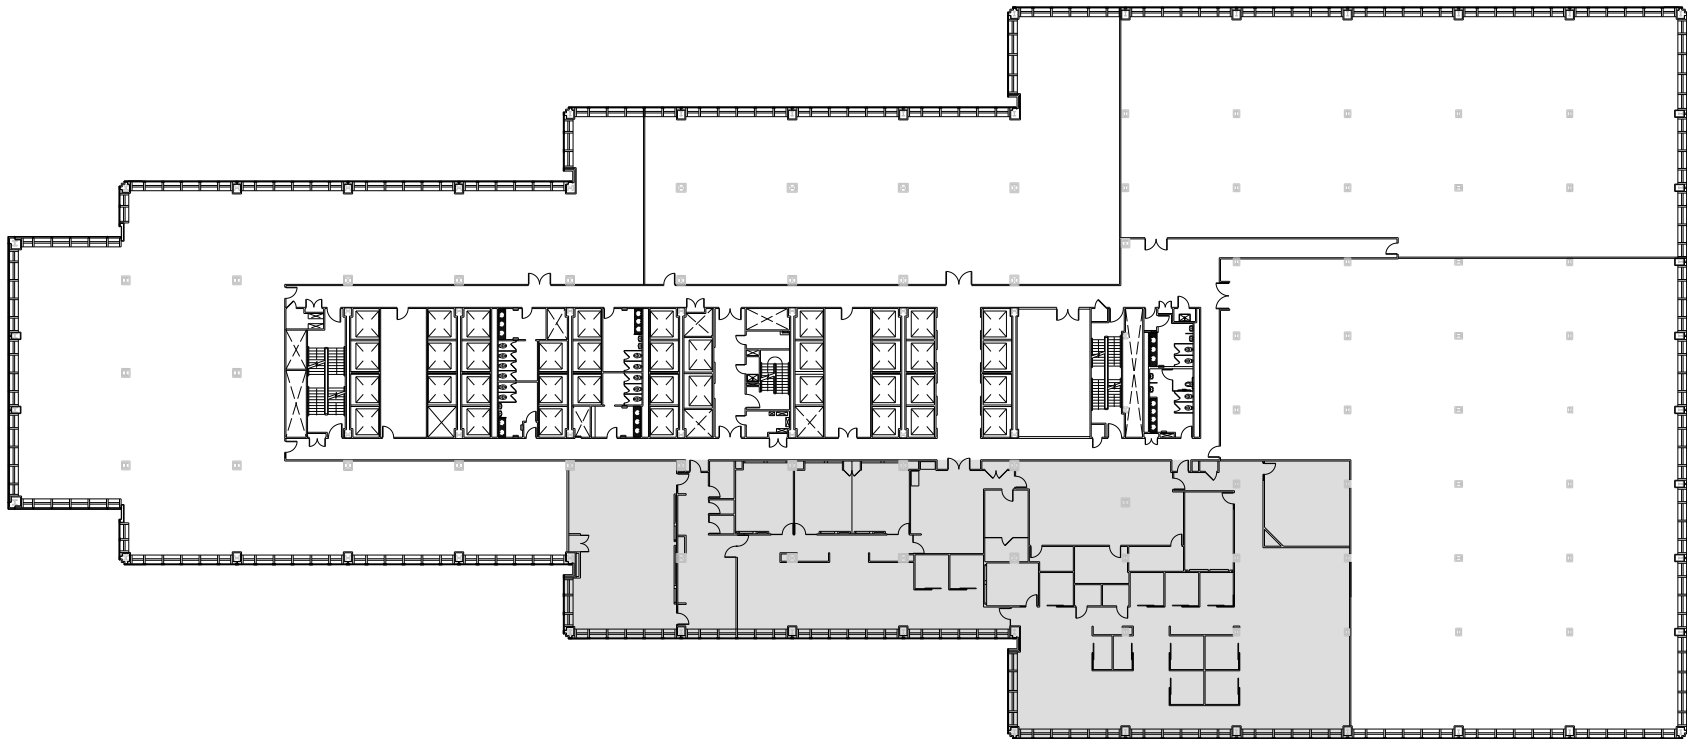

PENN 1

Partial 6th Floor - 19,326 RSF

Leasing Contacts:

Josh Glick	Jared Silverman	Anthony Cugini
212.894.7413	212.894.7458	212.894.7425
jglick@vno.com	jsilverman@vno.com	acugini@vno.com