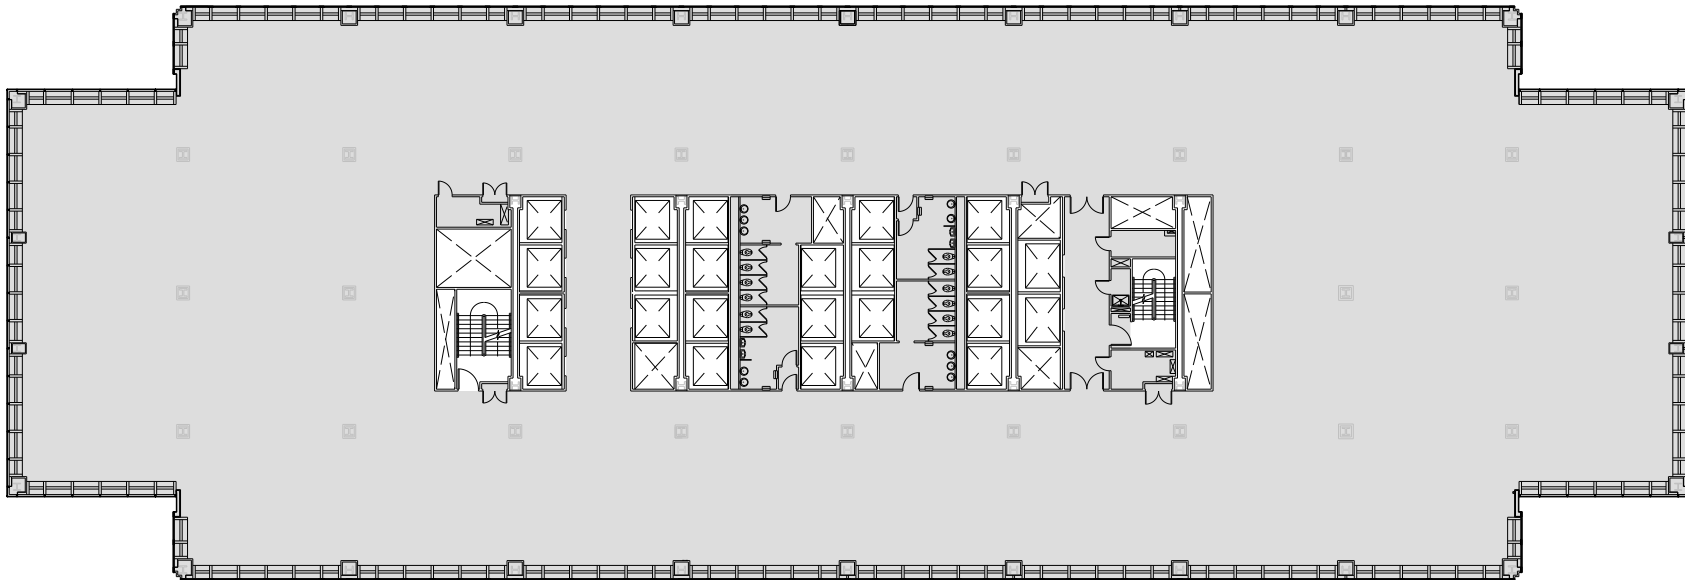

PENN 1

Entire 28th Floor - 36,454 RSF

Leasing Contacts:

Josh Glick	Jared Silverman	Anthony Cugini
212.894.7413	212.894.7458	212.894.7425
jglick@vno.com	jsilverman@vno.com	acugini@vno.com