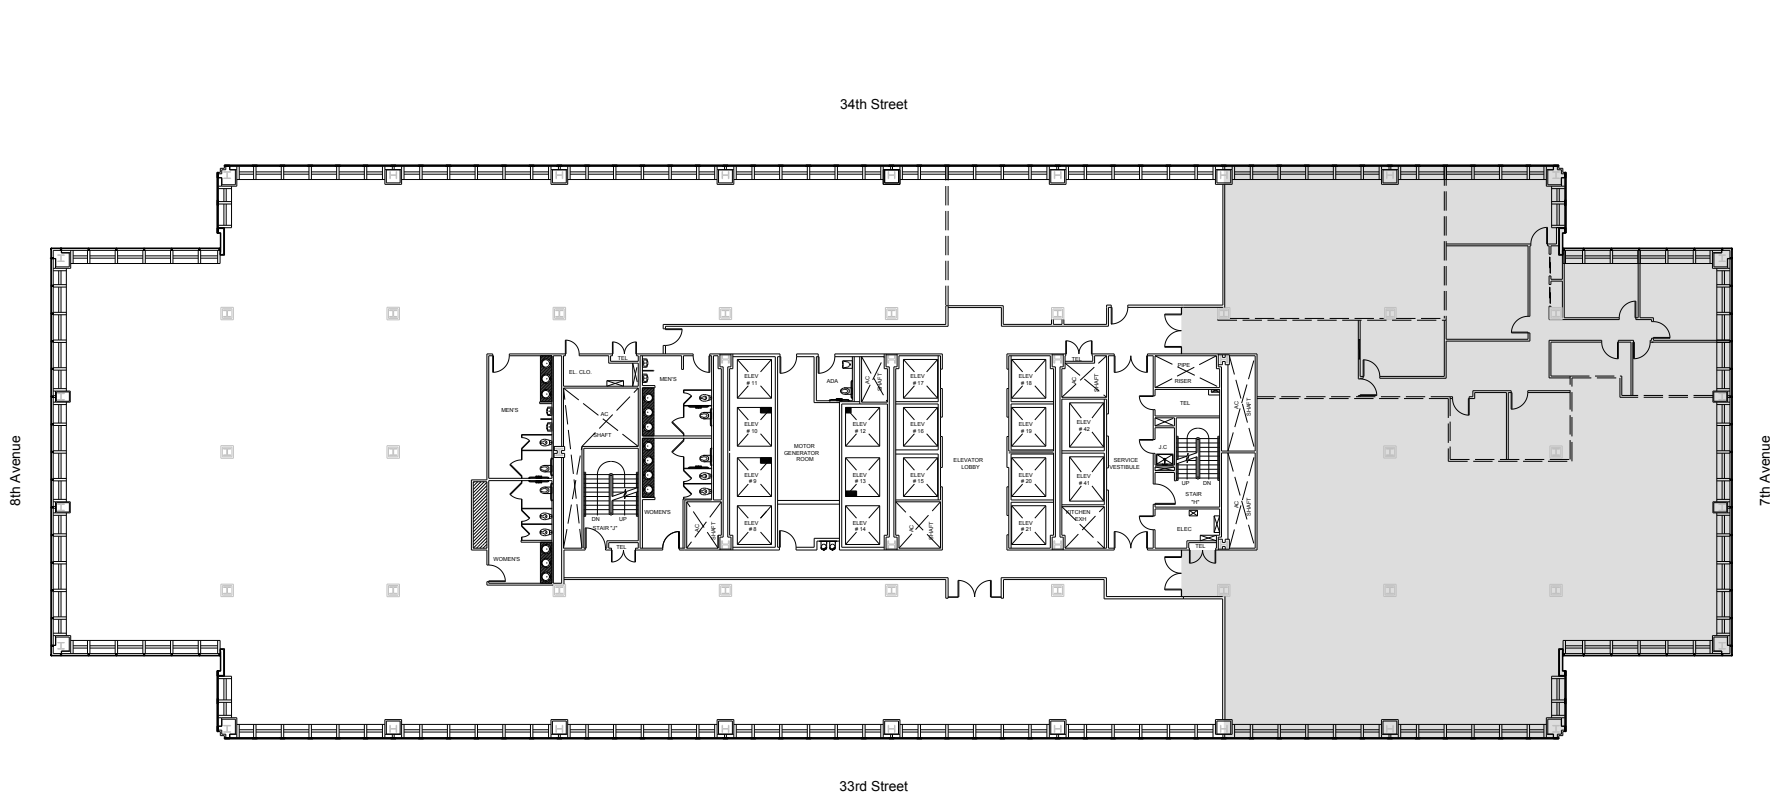

PENN 1

Partial 45th Floor - 13,035 RSF

Leasing Contacts:

Josh Glick	Jared Silverman	Anthony Cugini
212.894.7413	212.894.7458	212.894.7425
jglick@vno.com	jsilverman@vno.com	acugini@vno.com