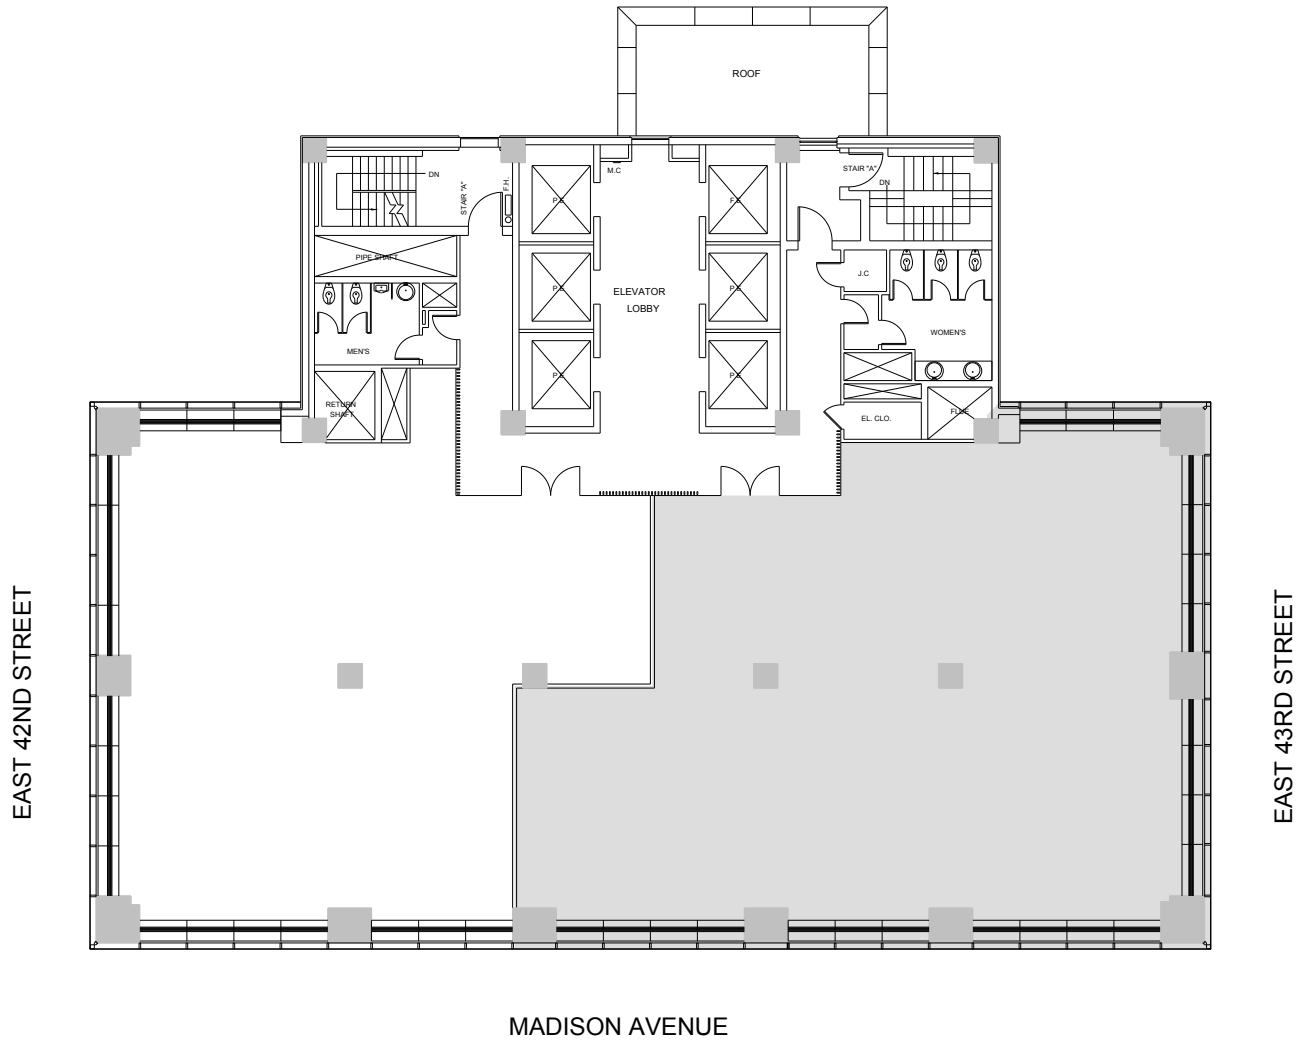

# 330 Madison Avenue

Partial 30th Floor - 5,497 RSF

Leasing Contacts:  
Jared Solomon  
212.894.7410  
jsolomon@vno.com

**VORNADO**  
REALTY TRUST