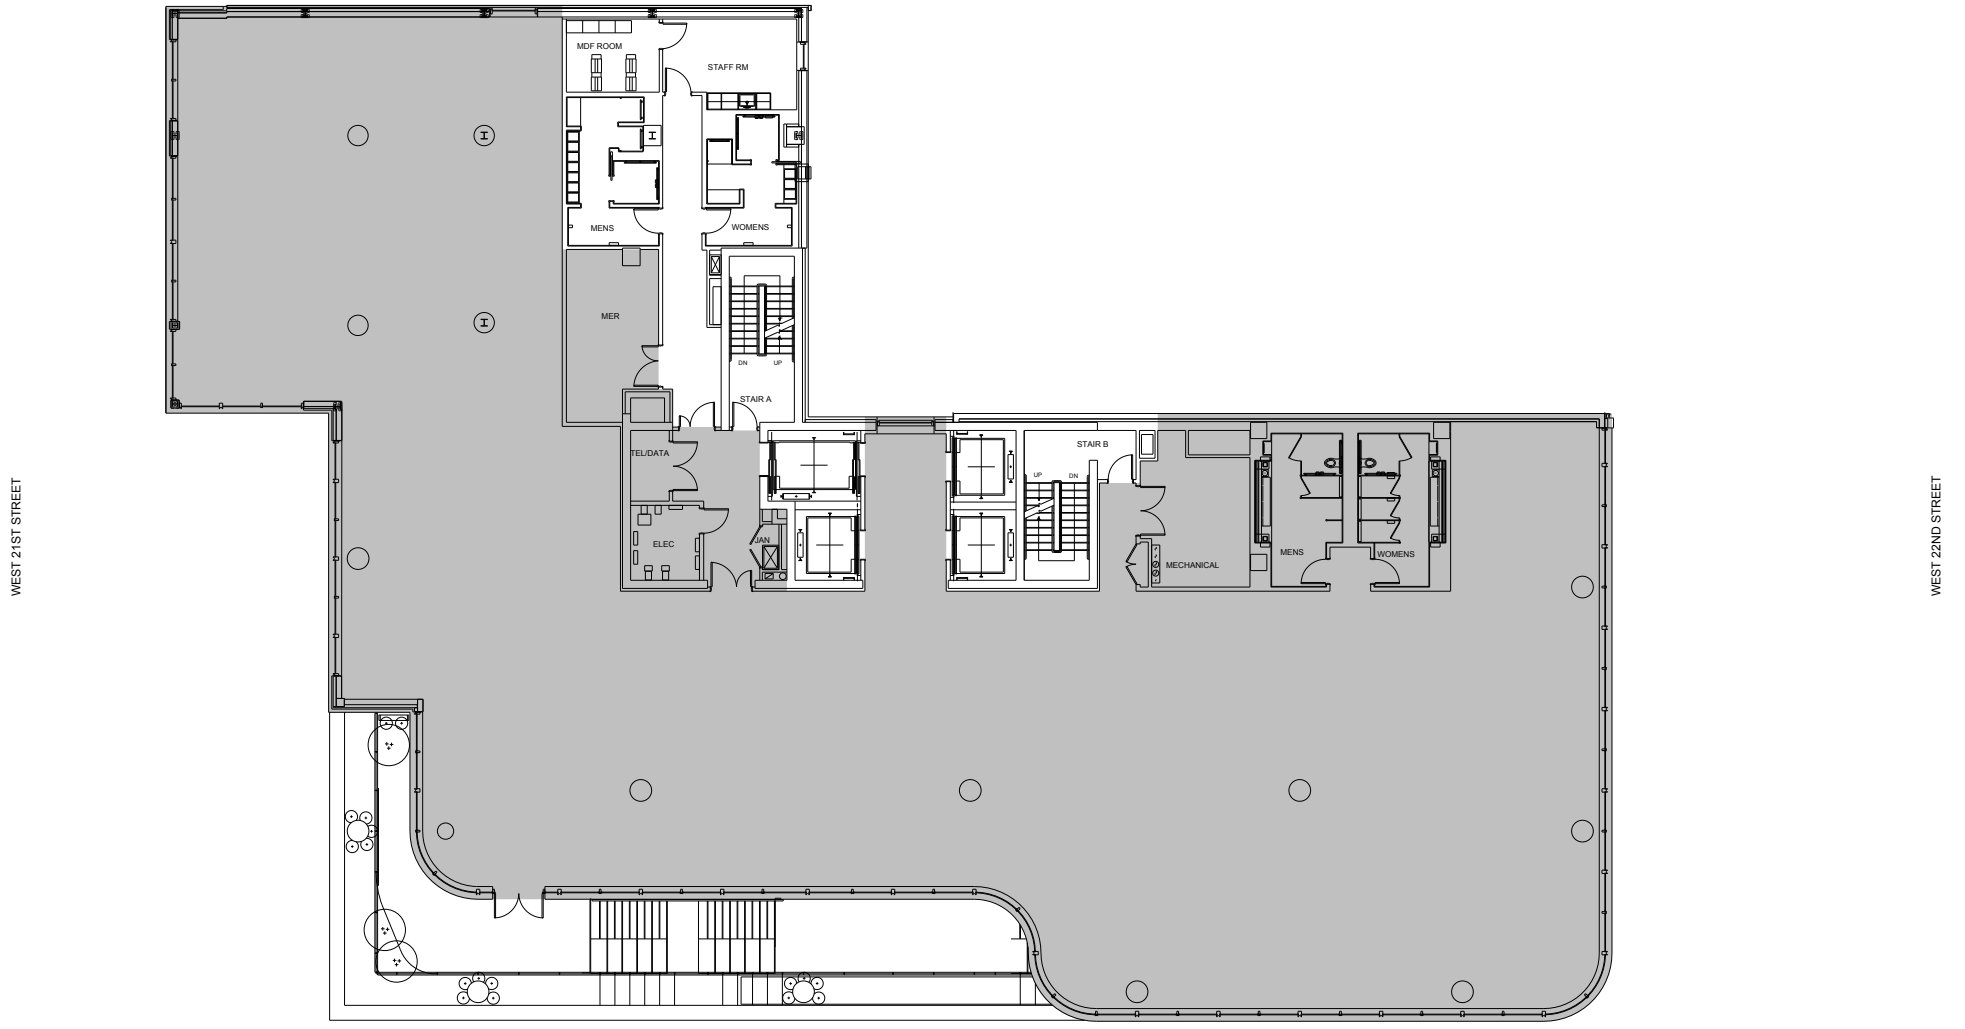

Suite 400
Approx: 18,500 SF

Leasing Contacts:

Josh Glick	Jared Silverman	Jared Solomon
212.894.7413	212.894.7458	212.894.7410
jglick@vno.com	jsilverman@vno.com	jsolomon@vno.com