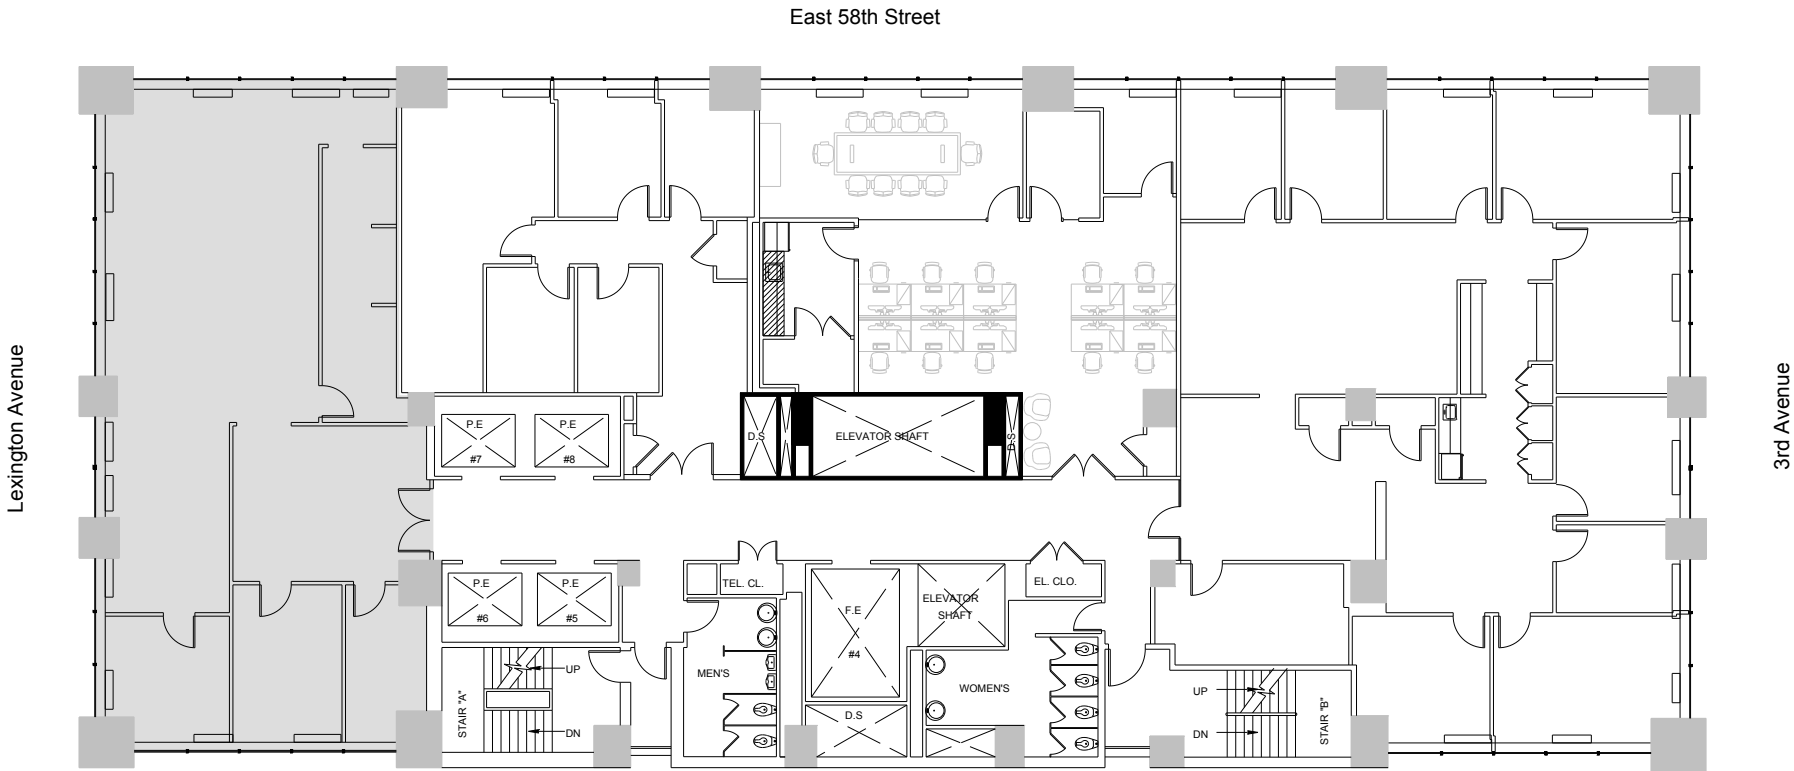

# A & D Building

Partial 21st Floor - 3,118 RSF

Leasing Contacts:

Ryan Levy  
212.894.7472  
rlevy@vno.com

**VORNADO**  
REALTY TRUST