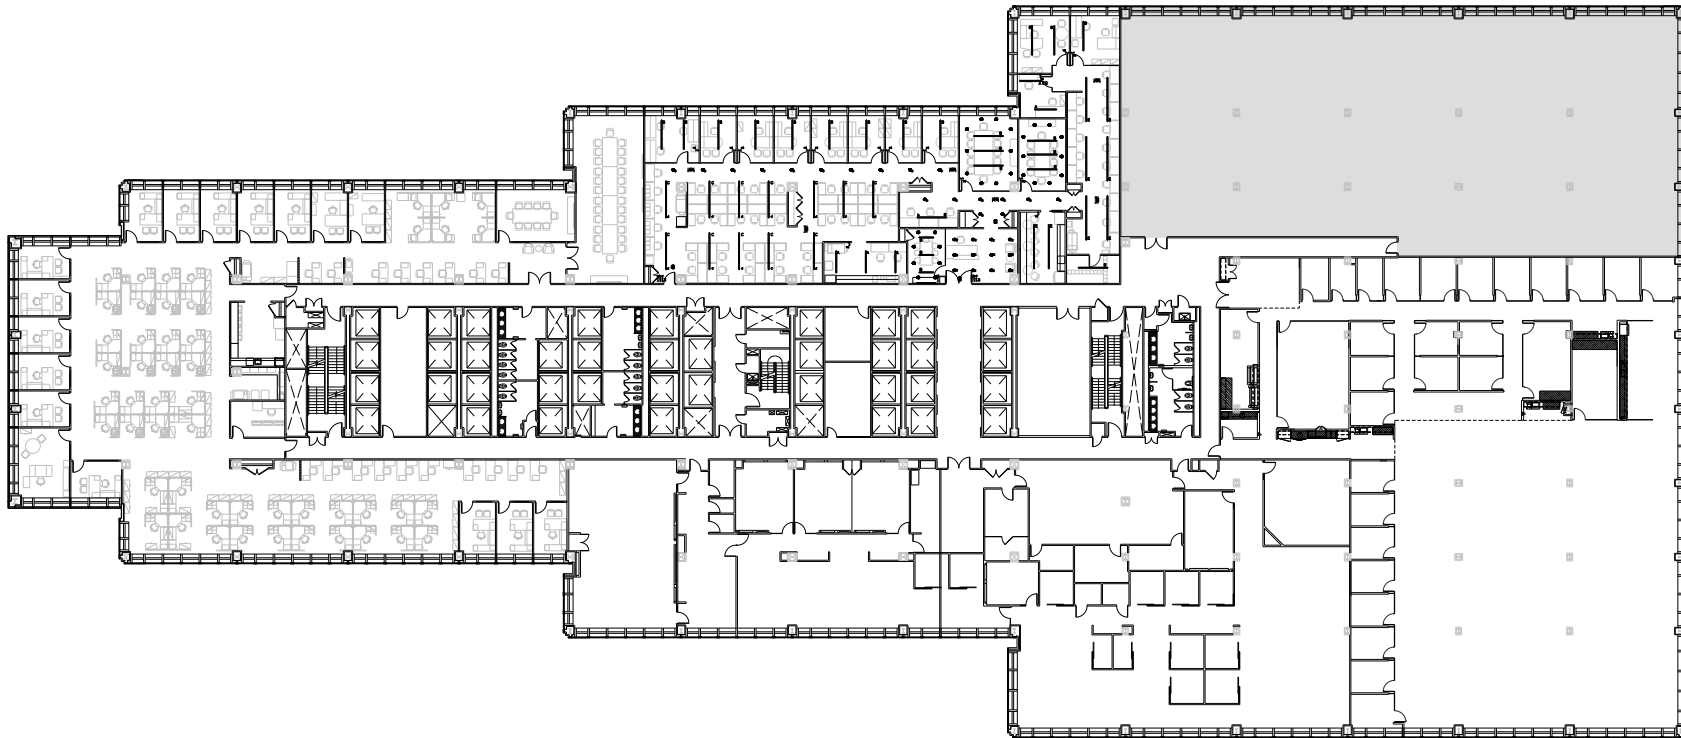

PENN 1

- 15,191 RSF

Leasing Contacts:

Josh Glick	Jared Silverman	Anthony Cugini	Jordan Donohue
212.894.7413	212.894.7458	212.894.7425	212.894.7456
jglick@vno.com	jsilverman@vno.com	acugini@vno.com	jdonohue@vno.com