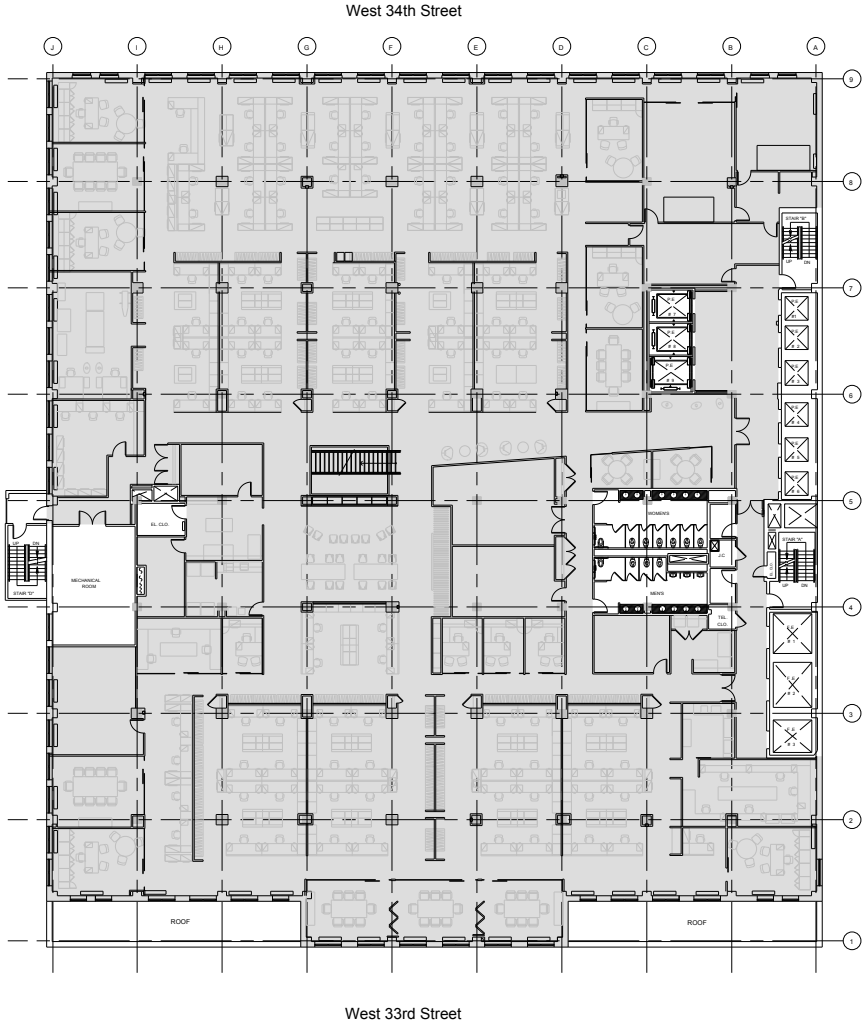

330 West 34th

Entire 8th Floor - 43,948 RSF

Leasing Contacts:

Josh Glick Jared Silverman
212.894.7413 212.894.7458
jglick@vno.com jsilverman@vno.com