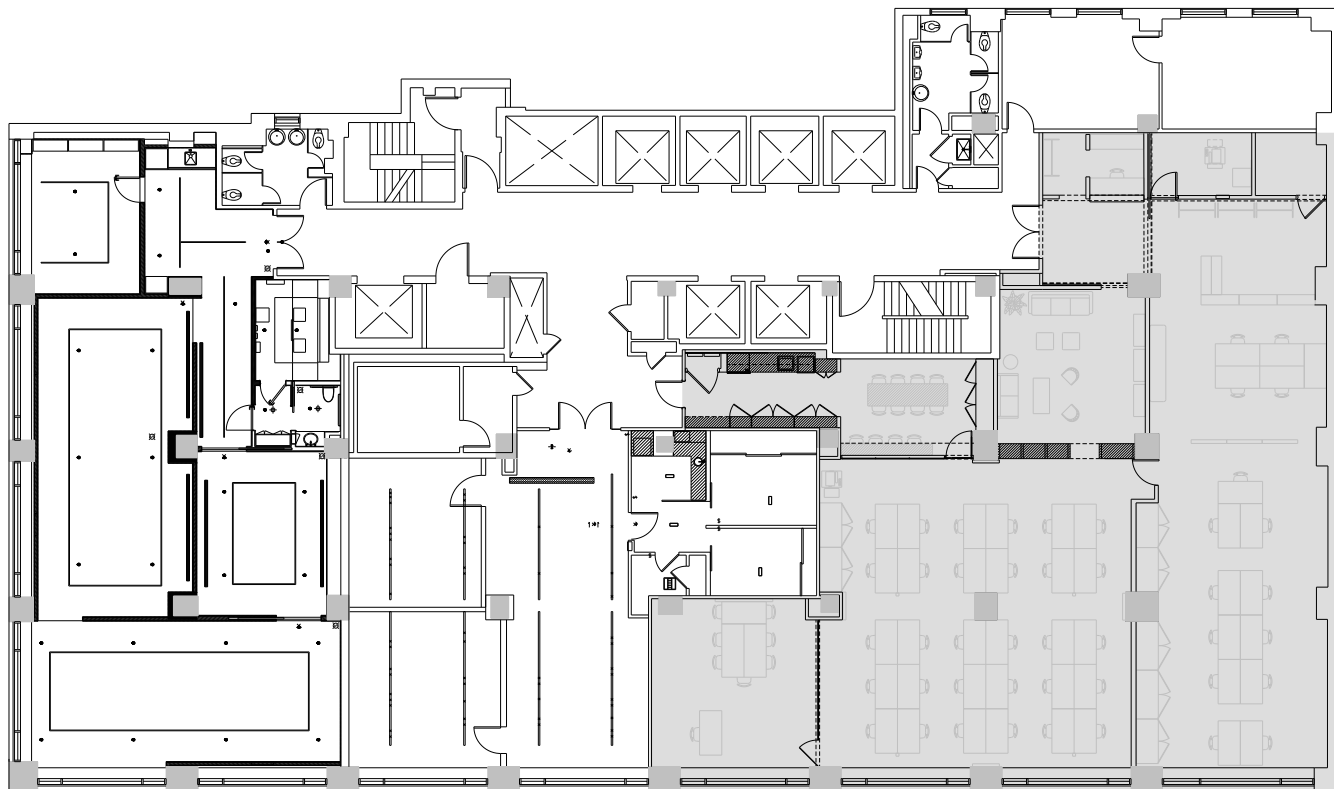

595 Madison

Partial 6th Floor - 7,261 RSF

Leasing Contacts:

Ryan Levy
212.894.7472
rlevy@vno.com