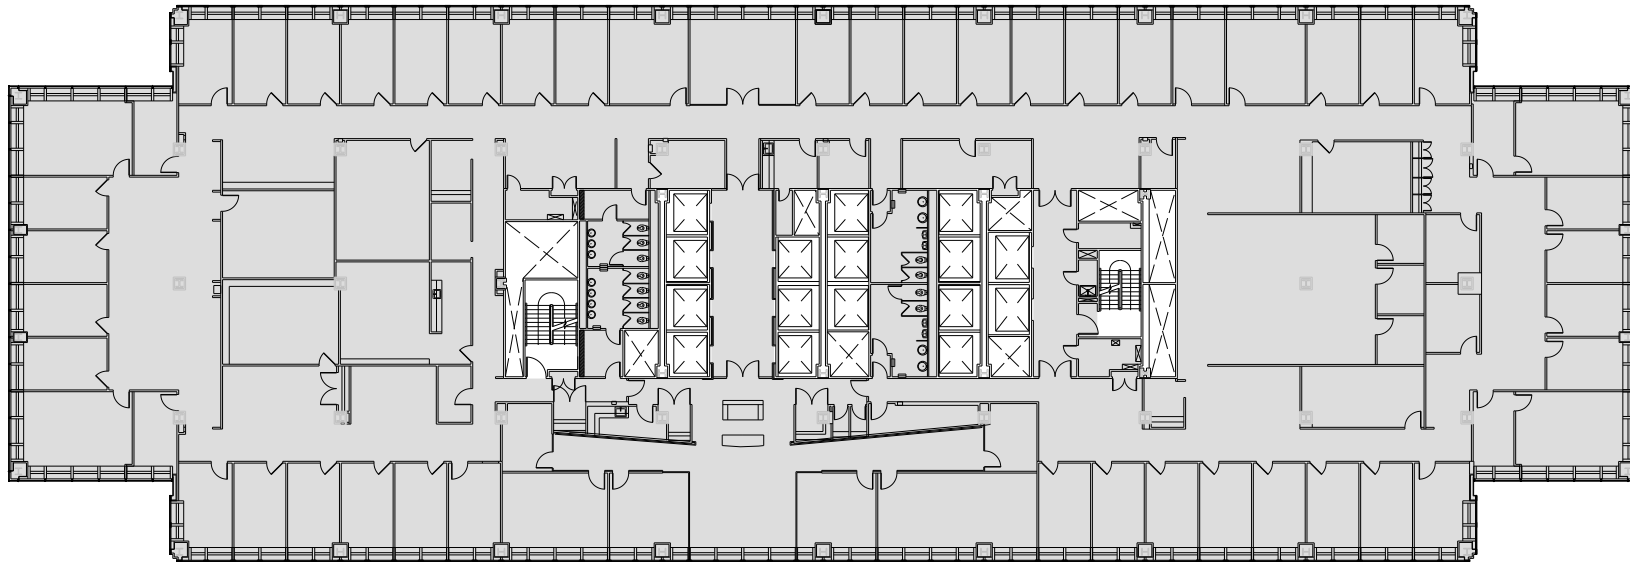

PENN 1

Entire 37th Floor - 37,191 RSF

Leasing Contacts:

Josh Glick	Jared Silverman	Anthony Cugini	Jordan Donohue
212.894.7413	212.894.7458	212.894.7425	212.894.7456
jglick@vno.com	jsilverman@vno.com	acugini@vno.com	jdonohue@vno.com