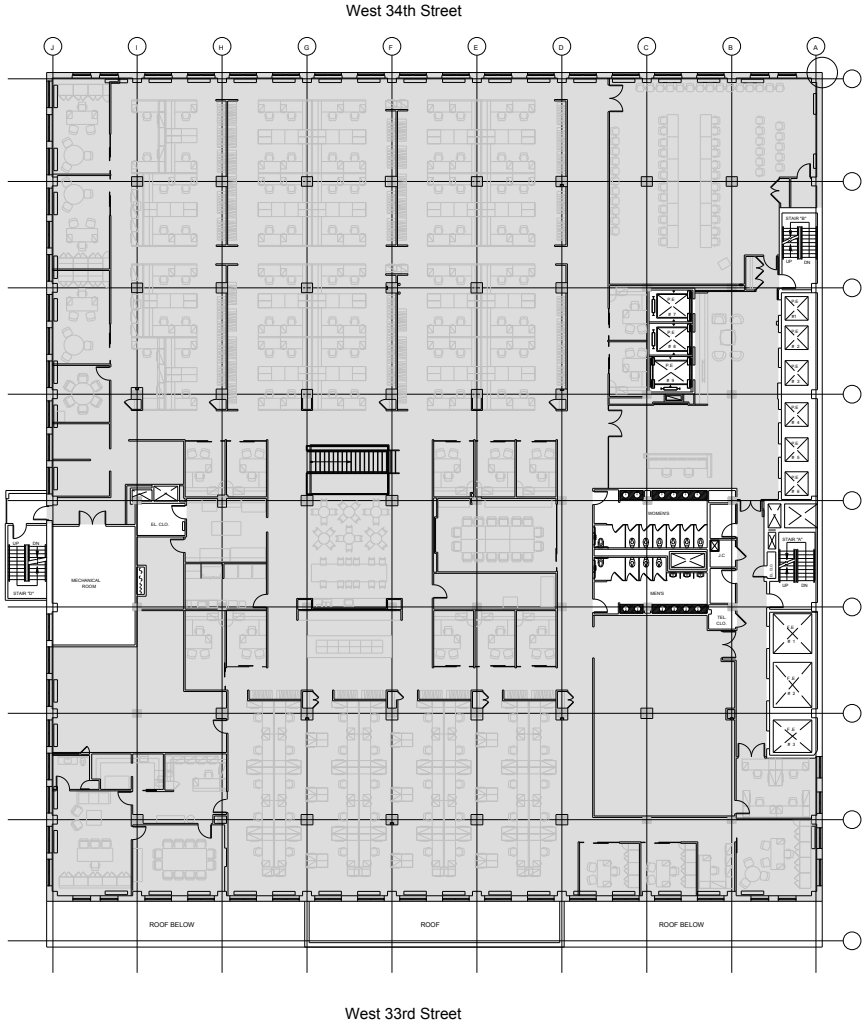

# 330 West 34th

Entire 9th Floor - 43,096 RSF

Leasing Contacts:

Josh Glick      Jared Silverman  
212.894.7413    212.894.7458  
jglick@vno.com   jsilverman@vno.com