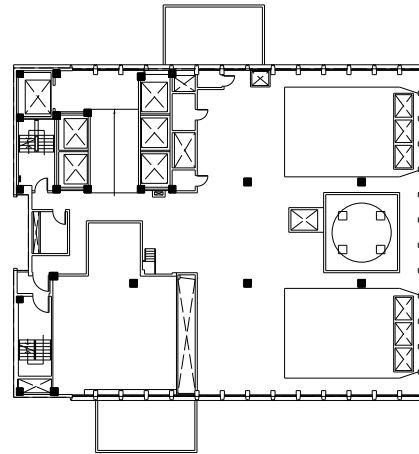

280 Park

Partial 19th Floor - 19,026 RSF

Leasing Contacts:

Edward Riguardi	Alex Bedell	Jordan Donohue
212.894.7923	212.894.7407	212.894.7456
eriguardi@vno.com	abedell@vno.com	jdonohue@vno.com