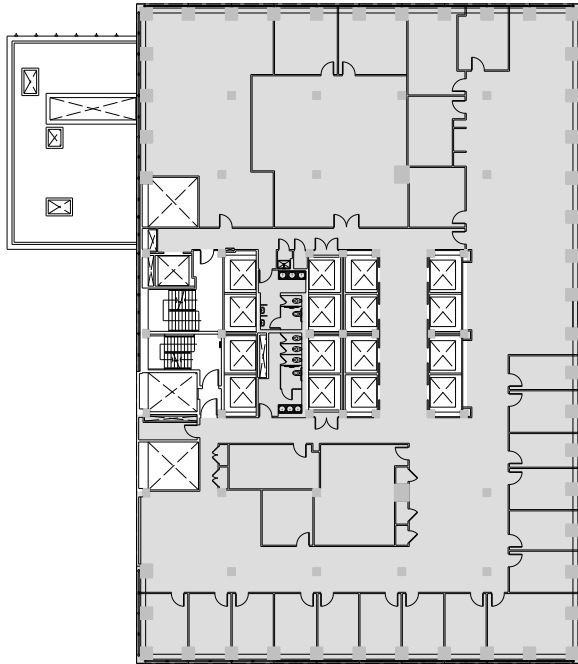

280 Park

Partial 19th Floor - 19,026 RSF

Leasing Contacts:

Edward Riguardi	Alex Bedell	Jordan Donohue
212.894.7923	212.894.7407	212.894.7456
eriguardi@vno.com	abedell@vno.com	jdonohue@vno.com