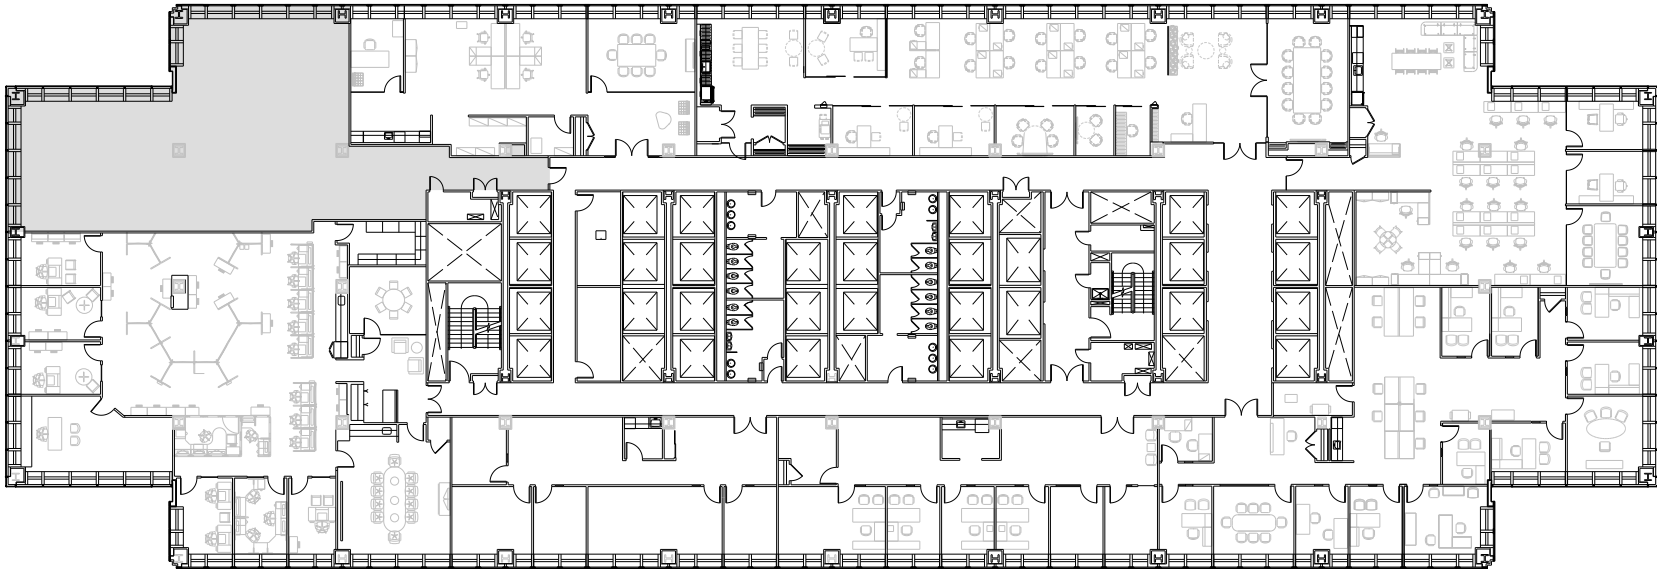

PENN 1

- 4,092 RSF

Leasing Contacts:

Josh Glick	Jared Silverman	Anthony Cugini	Jordan Donohue
212.894.7413	212.894.7458	212.894.7425	212.894.7456
jglick@vno.com	jsilverman@vno.com	acugini@vno.com	jdonohue@vno.com