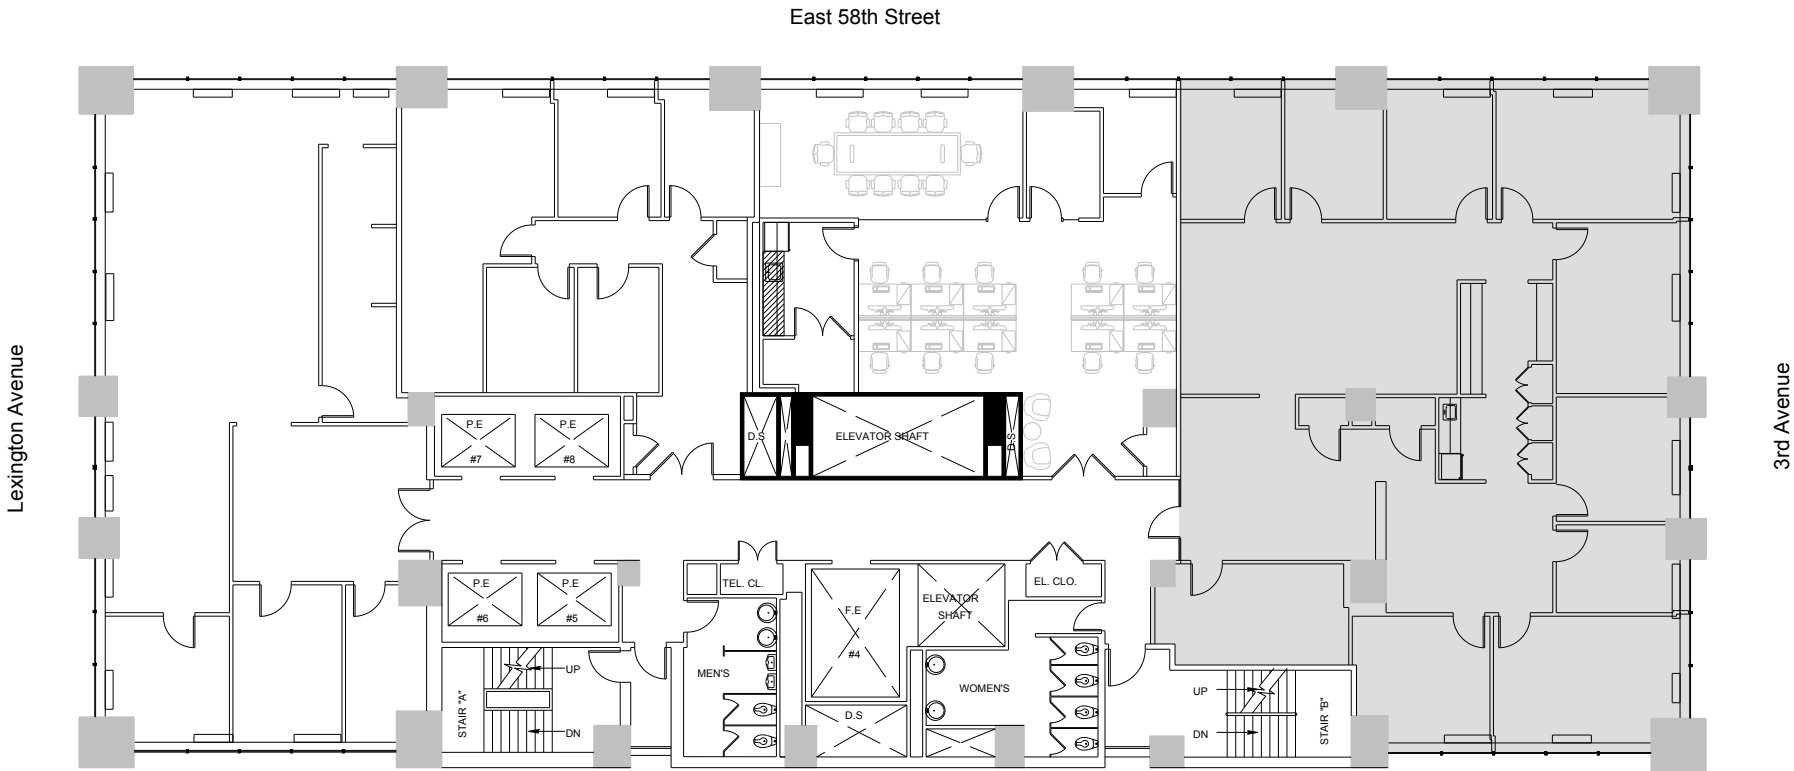

A & D Building

Partial 21st Floor - 4,755 RSF

Leasing Contacts:

Ryan Levy
212.894.7472
rlevy@vno.com

VORNADO
REALTY TRUST