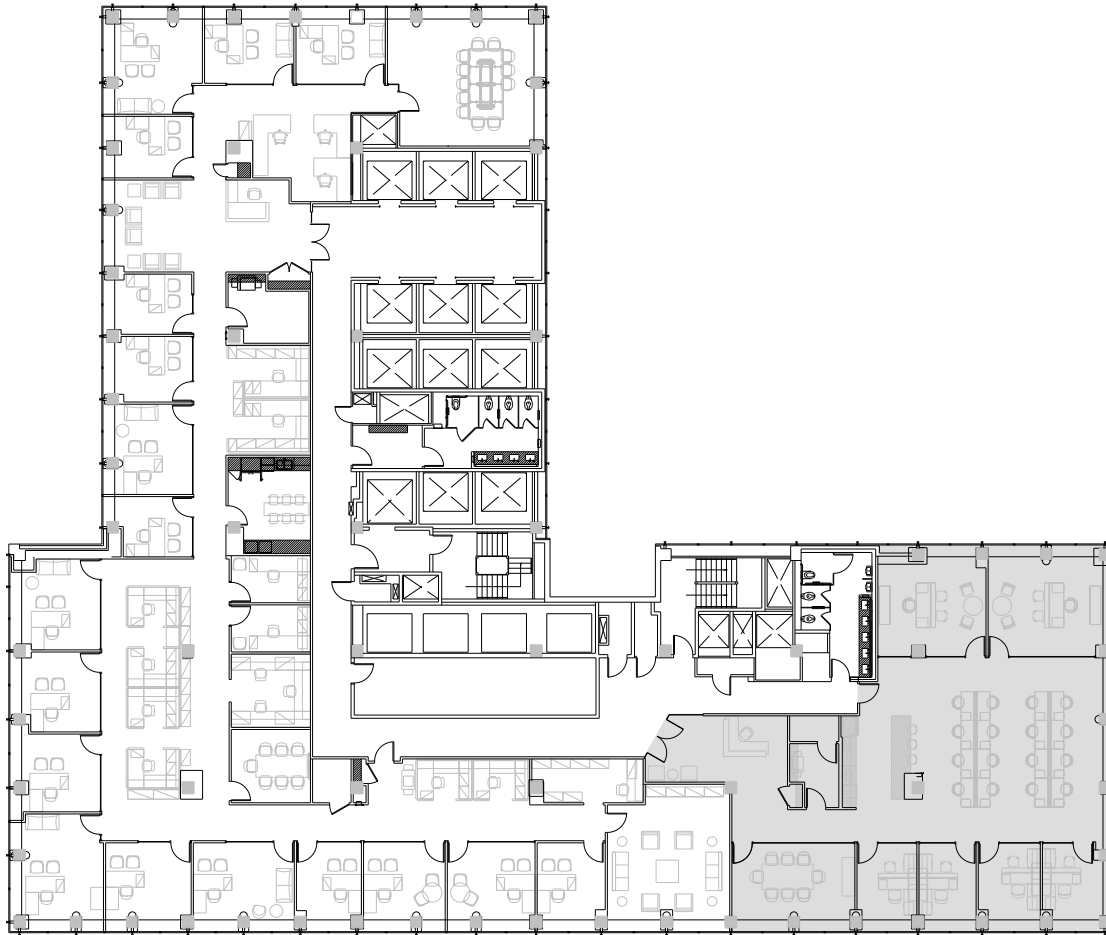

888 Seventh

- 5,212 RSF

Leasing Contacts:

| | | |
|--|--|--|
| Edward Riguardi | Alex Bedell | Ryan Levy |
| 212.894.7923 | 212.894.7407 | 212.894.7472 |
| eriguardi@vno.com | abedell@vno.com | rlevy@vno.com |