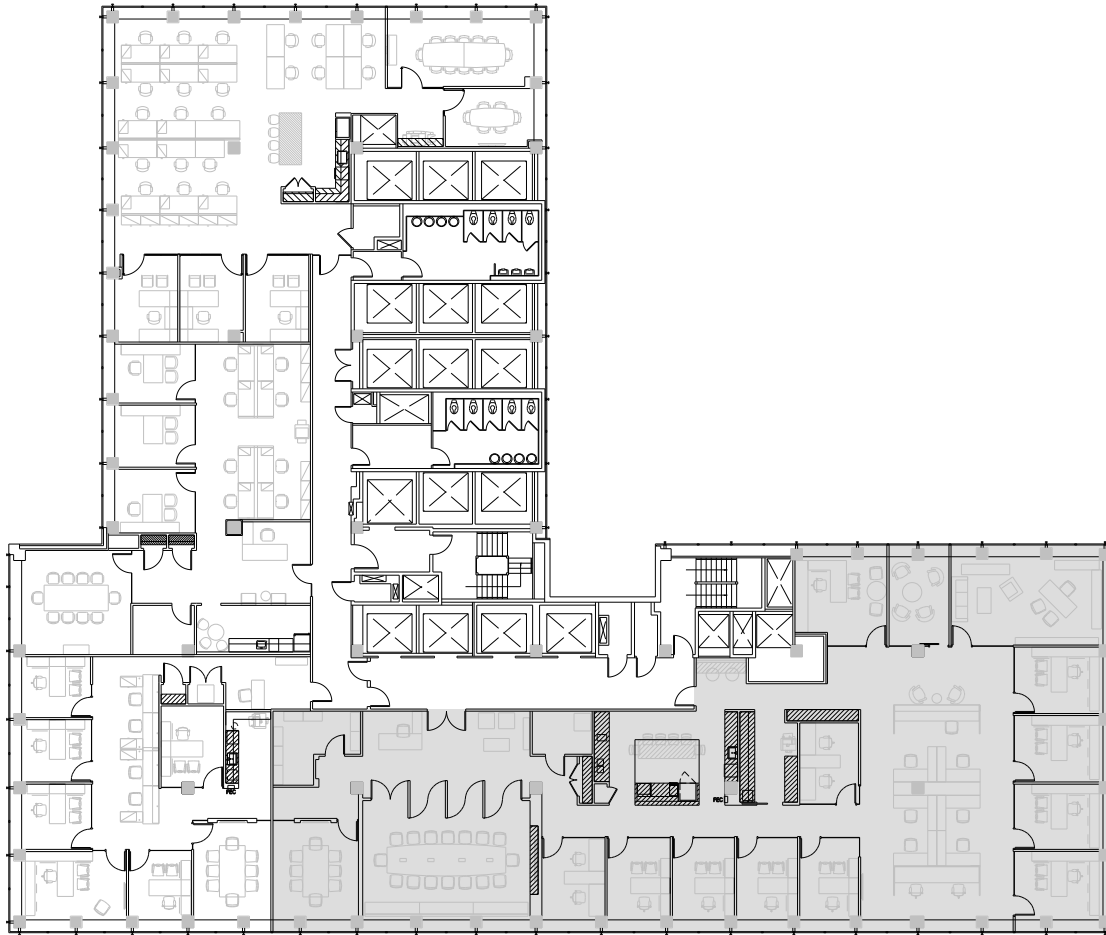

888 Seventh

- 9,240 RSF

Leasing Contacts:

Edward Riguardi	Alex Bedell	Ryan Levy
212.894.7923	212.894.7407	212.894.7472
eriguardi@vno.com	abedell@vno.com	rlevy@vno.com