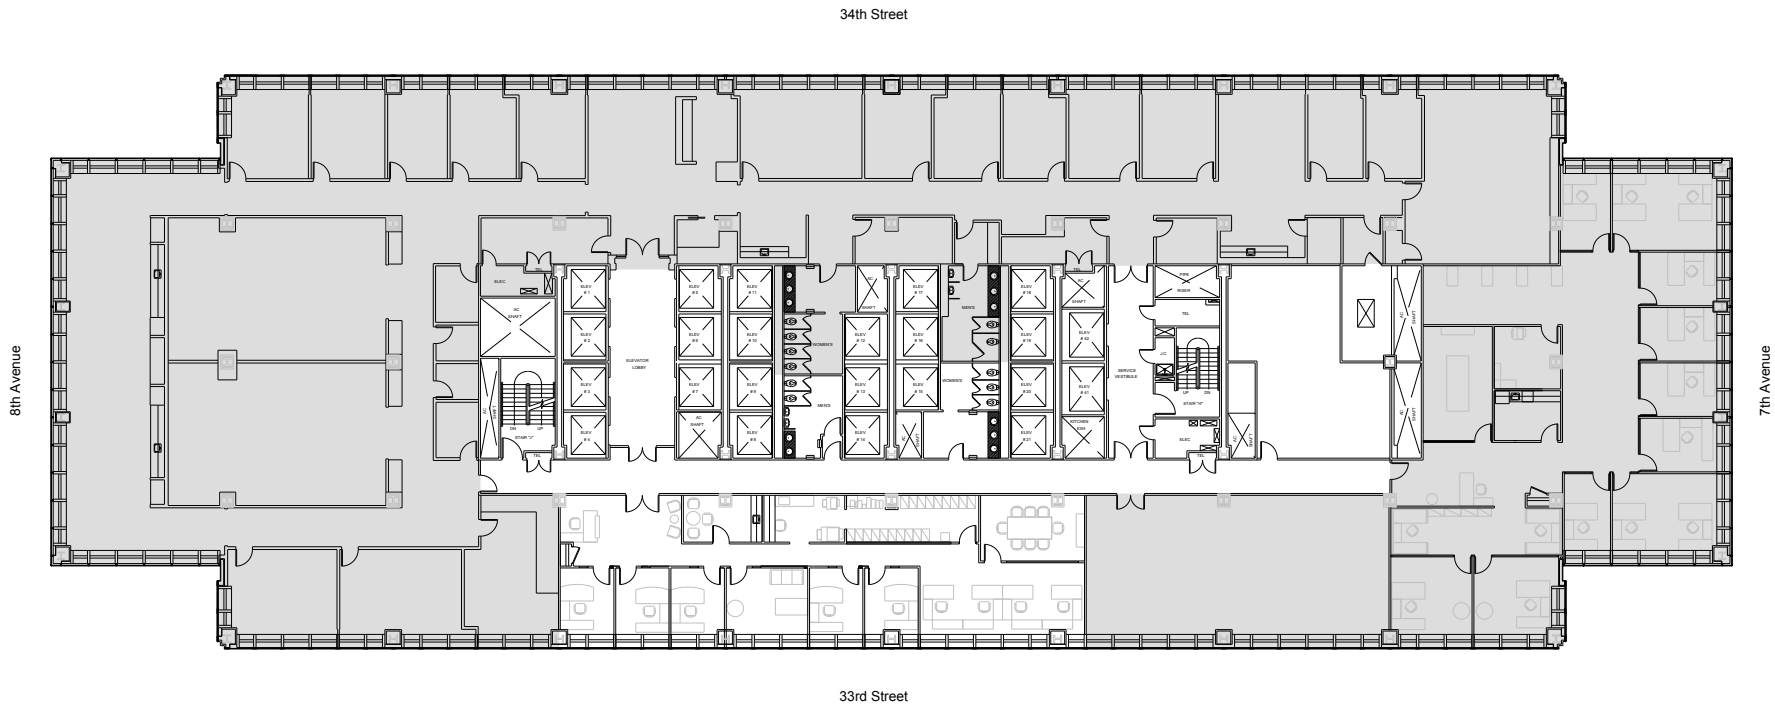

PENN 1

Partial 26th Floor - 30,988 RSF

Leasing Contacts:

Josh Glick	Jared Silverman	Anthony Cugini
212.894.7413	212.894.7458	212.894.7425
jglick@vno.com	jsilverman@vno.com	acugini@vno.com