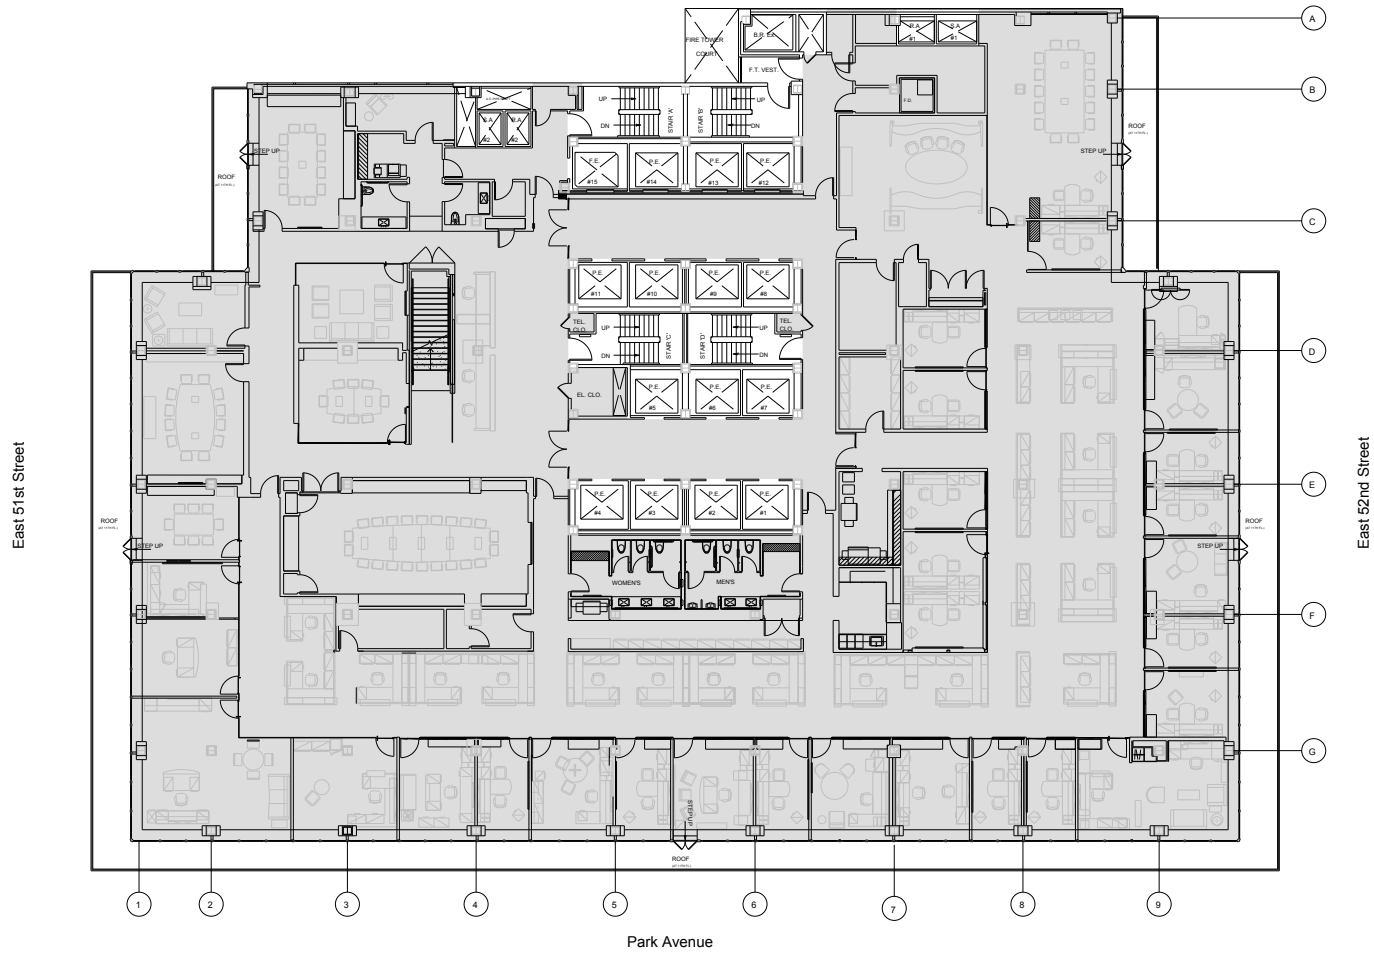

350 Park

Entire 11th Floor - 28,110 RSF

Leasing Contacts:

Jared Solomon Jared Silverman
212.894.7410 212.894.7458
jsolomon@vno.com jsilverman@vno.com

VORNADO
REALTY TRUST