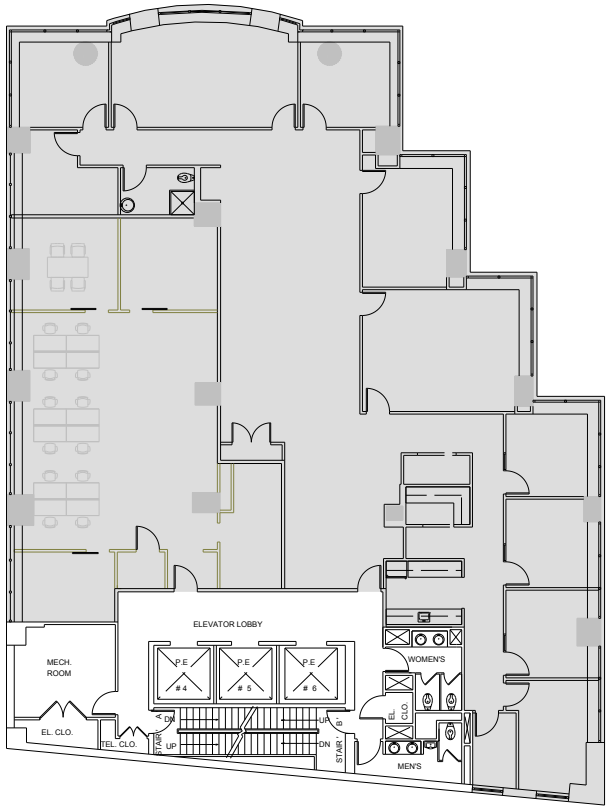

40 Fulton Street

Entire 21st Floor - 8,561 RSF

Fulton Street

Pearl Street

Leasing Contacts:

Ryan Levy
212.894.7472
rlevy@vno.com