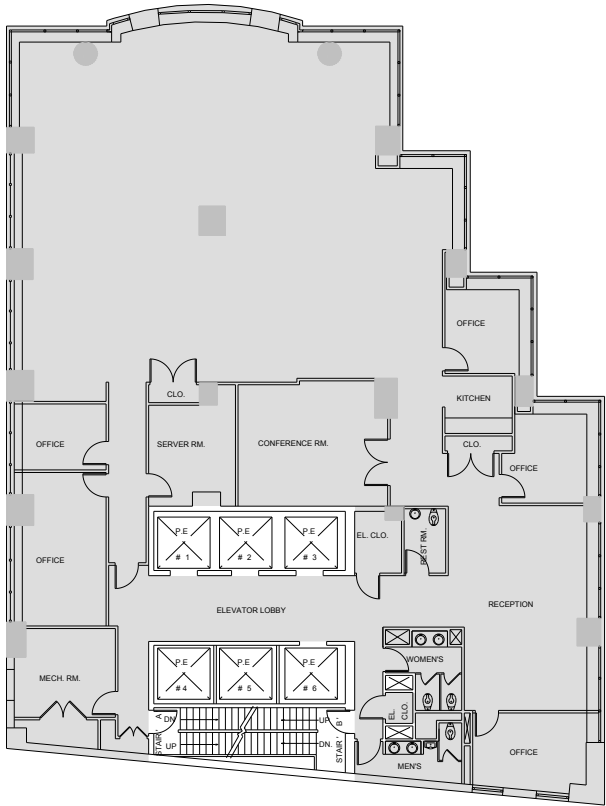

40 Fulton Street

Entire 11th Floor - 8,233 RSF

Fulton Street

Pearl Street

Leasing Contacts:

Ryan Levy
212.894.7472
rlevy@vno.com