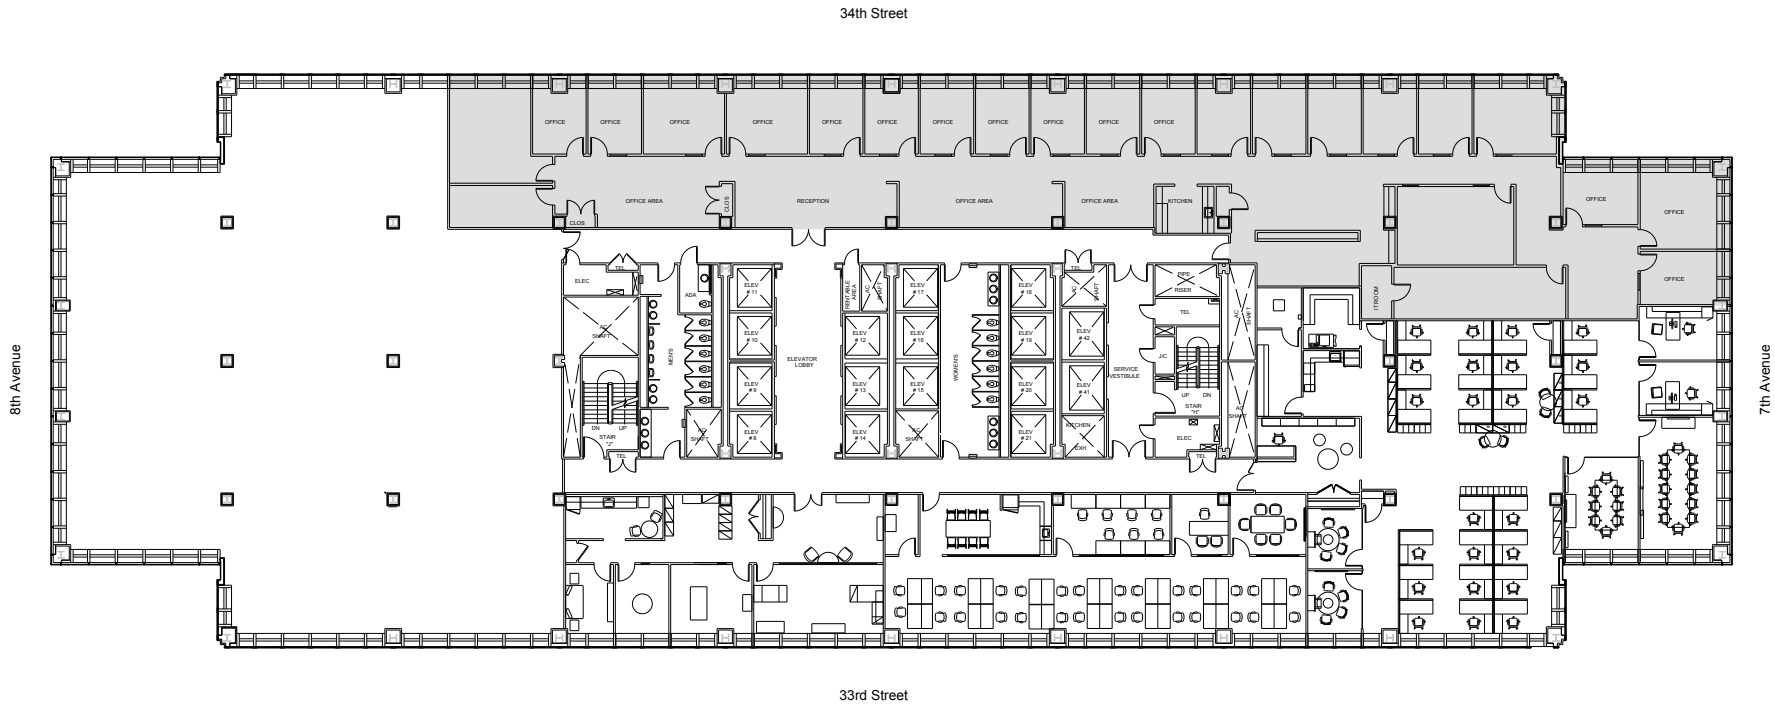

# One Penn Plaza

Partial 41st Floor - 11,528 RSF

Leasing Contacts:

Josh Glick      Jared Silverman  
212.894.7413    212.894.7458  
jglick@vno.com   jsilverman@vno.com

**VORNADO**  
REALTY TRUST